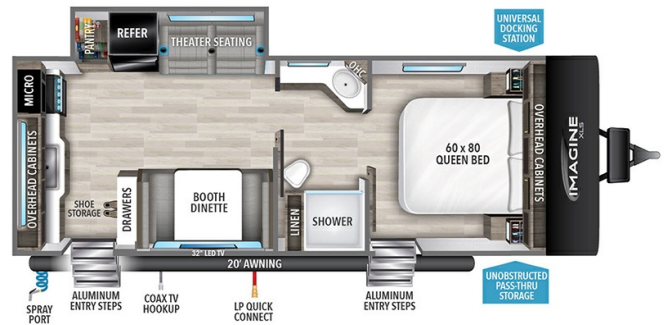

SPECIFICATIONS

Year	2025
Manufacturer	GRAND DESIGN
Brand	IMAGINE XLS
Model	23LDE
Type	Travel Trailer
Status	New
Stock #	12766
Financing Available	✓
Warranty Available	✓
Suspension	N/A
Leveling	N/A
Exterior Length	28.4 ft.
Dry Weight	5597 lbs.
Sleeping Capacity	4 person(s)
Interior Colour	N/A
Exterior Colour	Fiberglass
Slideouts	1

Disclaimer: Product information, pricing and photos are as accurate as possible and are subject to change without notice.

SELLING FEATURES

Specifications and Features:

- Length (ft): 28'5"
- Width (ft): 8'0"
- Height (ft): 10'10"
- Interior Height (ft): 6'6"
- GVWR (lbs): 6995
- Dry Weight (lbs): 5597
- Payload Capacity (lbs): 1398
- Hitch Weight (lbs): 524
- Number Of Fresh Water Holding Tanks: 1
- Total Fresh Water Tank Capac...