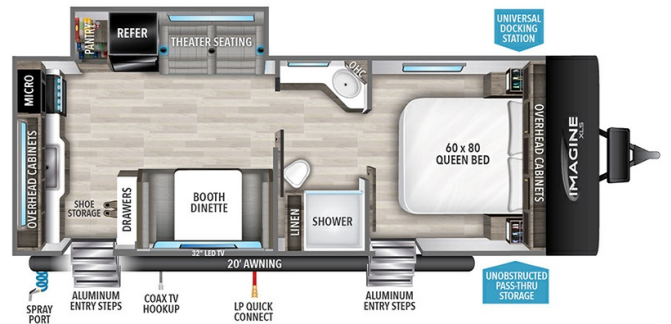

SPECIFICATIONS

Year	2025
Manufacturer	GRAND DESIGN
Brand	IMAGINE XLS
Model	23LDE
Type	Travel Trailer
Status	New
Stock #	12766
Financing Available	✓
Warranty Available	✓
Suspension	N/A
Leveling	N/A
Exterior Length	28.4 ft.
Dry Weight	5597 lbs.
Sleeping Capacity	4 person(s)
Interior Colour	N/A
Exterior Colour	Fiberglass
Slideouts	1

Disclaimer: Product information, pricing and photos are as accurate as possible and are subject to change without notice.

SELLING FEATURES

Specifications and Features:

- Length (ft): 28'5"
- Width (ft): 8'0"
- Height (ft): 10'10"
- Interior Height (ft): 6'6"
- GVWR (lbs): 6995
- Dry Weight (lbs): 5597
- Payload Capacity (lbs): 1398
- Hitch Weight (lbs): 524
- Number Of Fresh Water Holding Tanks: 1
- Total Fresh Water Tank Capacity (gal): 30