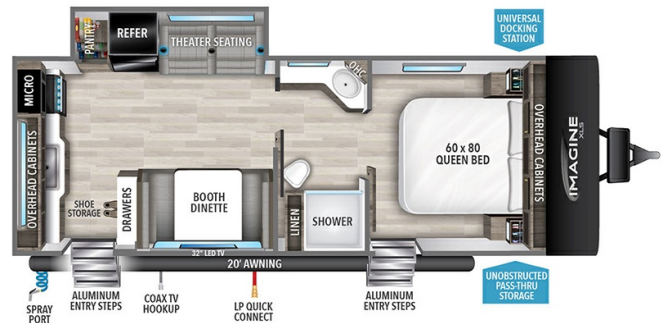

SPECIFICATIONS

Year	2025
Manufacturer	GRAND DESIGN
Brand	IMAGINE XLS
Model	23LDE
Type	Travel Trailer
Status	New
Stock #	12765
Financing Available	✓
Warranty Available	✓
Suspension	N/A
Leveling	N/A
Exterior Length	28.4 ft.
Dry Weight	5597 lbs.
Sleeping Capacity	4 person(s)
Interior Colour	N/A
Exterior Colour	Fiberglass
Slideouts	1

Disclaimer: Product information, pricing and photos are as accurate as possible and are subject to change without notice.

SELLING FEATURES

Specifications and Features:

- Length (ft): 28'5"
- Width (ft): 8'0"
- Height (ft): 10'10"
- Interior Height (ft): 6'6"
- GVWR (lbs): 6995
- Dry Weight (lbs): 5597
- Payload Capacity (lbs): 1398
- Hitch Weight (lbs): 524
- Number Of Fresh Water Holding Tanks: 1
- Total Fresh Water Tank Capac...