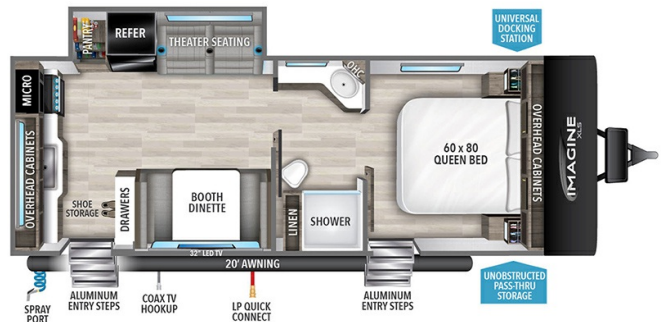

BILL THOMAS CAMPER SALES

onlinesales@btcamper.com 1-636-327-5900
101 Thomas RV Way, Wentzville, MO 63385
Local 1-636-327-5900 | <https://www.btcamper.com>

Originally $47,221.00

2025 GRAND DESIGN IMAGINE XLS 23LDE

SPECIFICATIONS

Year	2025
Manufacturer	GRAND DESIGN
Brand	IMAGINE XLS
Model	23LDE
Type	Travel Trailer
Status	New
Stock #	12765
Financing Available	✓
Warranty Available	✓
Suspension	N/A
Leveling	N/A
Exterior Length	28.4 ft.
Dry Weight	5597 lbs.
Sleeping Capacity	4 person(s)
Interior Colour	N/A
Exterior Colour	Fiberglass
Slideouts	1

Disclaimer: Product information, pricing and photos are as accurate as possible and are subject to change without notice.

SELLING FEATURES

Specifications and Features:

- Length (ft): 28'5"
- Width (ft): 8'0"
- Height (ft): 10'10"
- Interior Height (ft): 6'6"
- GVWR (lbs): 6995
- Dry Weight (lbs): 5597
- Payload Capacity (lbs): 1398
- Hitch Weight (lbs): 524
- Number Of Fresh Water Holding Tanks: 1
- Total Fresh Water Tank Capacity (gal): 30

OPTIONS & EQUIPMENT

- COLOR = HEARTHSTONE
- PEACE OF MIND PCKG-STANDARD
- ULTIMATE POWER PCKG-STANDARD
- FOUR SEASON PROTECTION PCKG-STANDARD
- SOLAR PACKAGE - STANDARD
- ABS AXLE ASSEMBLY - MANDATORY
- GOODYEAR TIRES - STANDARD
- SAFERIDE RV ROADSIDE ASSISTANCE
- RVIA SEAL
- FREIGHT

Powered by focusRV