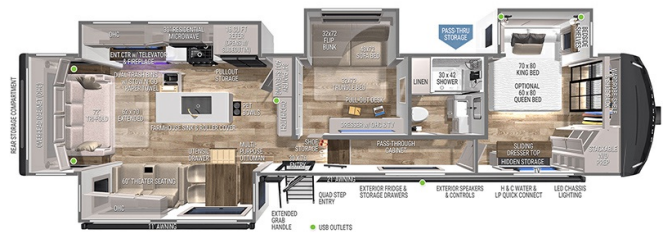

### SPECIFICATIONS

Year	2025
Manufacturer	BRINKLEY
Brand	MODEL Z
Model	3610
Type	Fifth Wheel
Status	New
Stock #	12759
Financing Available	✓
Warranty Available	✓
Suspension	N/A
Leveling	N/A
Exterior Length	41.8 ft.
Dry Weight	14695 lbs.
Sleeping Capacity	8 person(s)
Interior Colour	N/A
Exterior Colour	Fiberglass
Slideouts	4

### SELLING FEATURES

Specifications and Features:

- Length (ft): 41'9"
- Width (ft): 8'0"
- Height (ft): 13'4"
- GVWR (lbs): 17695
- Dry Weight (lbs): 14695
- Payload Capacity (lbs): 3000
- Hitch Weight (lbs): 2591
- Number Of Fresh Water Holding Tanks: 1
- Total Fresh Water Tank Capacity (gal): 75
- Number Of Gr...

### OPTIONS & EQUIPMENT

- DECOR - COASTAL CAROLINA
- INTEGRITY PACKAGE (MANDATORY)
- POWER PACKAGE (MANDATORY)
- INSULATION PACKAGE (MANDATORY)
- OTTOMAN (N/A 3110)
- SLIDING DESK DINETTE TABLE (MANDATORY EXCEPT 3110)
- HYDRAULIC SLIDES & LEVELING SYSTEM (MANDATORY)
- BEDROOM TV - 32" (MANDATORY)
- RVIA SEAL
- SAFERIDE 24/7 UNLIMITED ROADSIDE ASSISTANCE - 1 YEAR
- FREIGHT