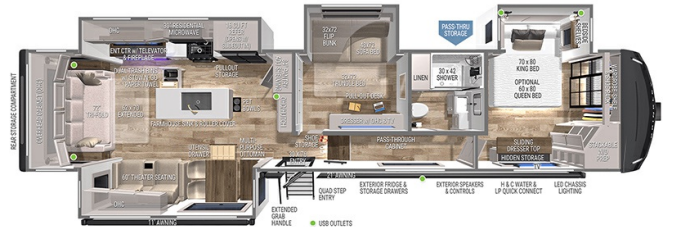

SPECIFICATIONS

Year	2025
Manufacturer	BRINKLEY
Brand	MODEL Z
Model	3610
Type	Fifth Wheel
Status	New
Stock #	12759
Financing Available	✓
Warranty Available	✓
Suspension	N/A
Leveling	N/A
Exterior Length	41.8 ft.
Dry Weight	14695 lbs.
Sleeping Capacity	8 person(s)
Interior Colour	N/A
Exterior Colour	Fiberglass
Slideouts	4

Disclaimer: Product information, pricing and photos are as accurate as possible and are subject to change without notice.

SELLING FEATURES

Specifications and Features:

- Length (ft): 41'9"
- Width (ft): 8'0"
- Height (ft): 13'4"
- GVWR (lbs): 17695
- Dry Weight (lbs): 14695
- Payload Capacity (lbs): 3000
- Hitch Weight (lbs): 2591
- Number Of Fresh Water Holding Tanks: 1
- Total Fresh Water Tank Capacity (gal): 75
- Number Of Gr...

OPTIONS & EQUIPMENT

- DECOR - COASTAL CAROLINA
- INTEGRITY PACKAGE (MANDATORY)
- POWER PACKAGE (MANDATORY)
- INSULATION PACKAGE (MANDATORY)
- OTTOMAN (N/A 3110)
- SLIDING DESK DINETTE TABLE (MANDATORY EXCEPT 3110)
- HYDRAULIC SLIDES & LEVELING SYSTEM (MANDATORY)
- BEDROOM TV - 32" (MANDATORY)
- RVIA SEAL
- SAFERIDE 24/7 UNLIMITED ROADSIDE ASSISTANCE - 1 YEAR
- FREIGHT