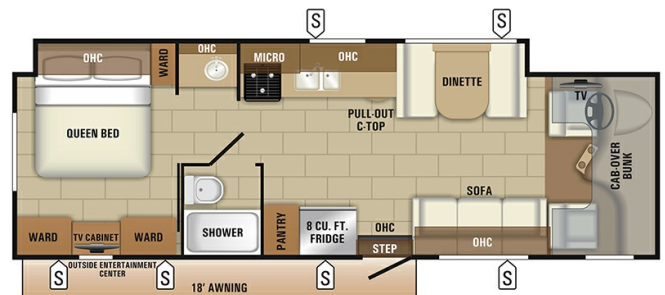

\$603 Bi-Weekly

\$10,000 down @ 7.99% APR for 60/180 months (\$49,345 C.O.B.) O.A.C.

Woody's Price \$139,980.00

2019 ENTEGRA ESTEEM 30X

SPECIFICATIONS

Year	2019
Manufacturer	ENTEGRA
Brand	ESTEEM
Model	30X
Type	Motorhome
Class	C
Fuel Type	Gas
Status	PreOwned
Stock #	49587
Financing Available	✓
Warranty Available	For Purchase
Odometer	18513 kms.
VIN	1FDXE4FS9JDC37012
Chassis	Ford E450
Engine	305HP V10
Transmission	AUTO
Suspension	N/A
Leveling	N/A
Exterior Length	32.5 ft.
Dry Weight	14500 lbs.
Sleeping Capacity	8 person(s)
Interior Colour	TAN
Exterior Colour	Fiberglass
Slideouts	1