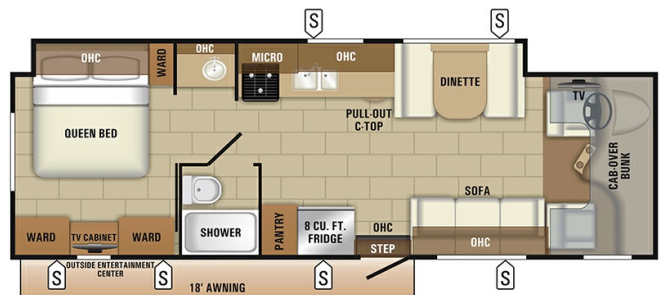

\$603 Bi-Weekly

\$10,000 down @ 7.99% APR for 60/180 months (\$49,345 C.O.B.) O.A.C.

Woody's Price \$139,980.00

2019 ENTEGRA ESTEEM 30X

SPECIFICATIONS

Year	2019
Manufacturer	ENTEGRA
Brand	ESTEEM
Model	30X
Type	Motorhome
Class	C
Fuel Type	Gas
Status	PreOwned
Stock #	49587
Financing Available	✓
Warranty Available	For Purchase
Odometer	18513 kms.
VIN	1FDXE4FS9JDC37012
Chassis	Ford E450
Engine	305HP V10
Transmission	AUTO
Suspension	N/A
Leveling	N/A
Exterior Length	32.5 ft.
Dry Weight	14500 lbs.
Sleeping Capacity	8 person(s)
Interior Colour	TAN
Exterior Colour	Fiberglass
Slideouts	1