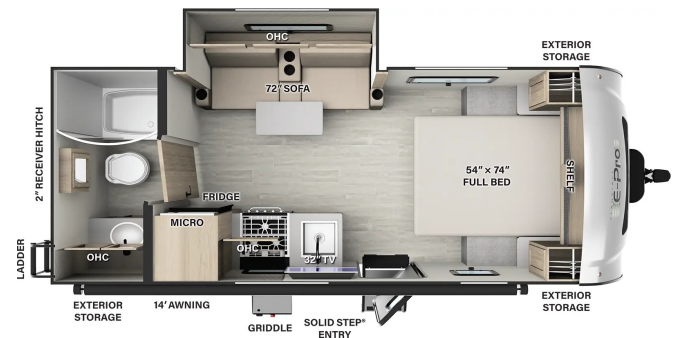

2023 FOREST RIVER Flagstaff EPRO 20FBS 3442 lbs

SPECIFICATIONS

Year	2023
Manufacturer	FOREST RIVER
Brand	Flagstaff
Model	EPRO 20FBS 3442 lbs
Type	Travel Trailer
Status	New
Stock #	Flagstaff 2416
Financing Available	✓
Warranty Available	✓
Suspension	N/A
Leveling	N/A
Exterior Length	21.2 ft.
Dry Weight	3442 lbs.
Sleeping Capacity	N/A person(s)
Interior Colour	N/A
Exterior Colour	White
Slideouts	N/A