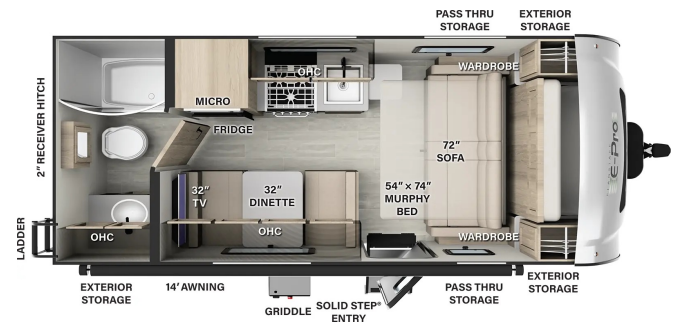

Originally \$53,105.00

SPECIFICATIONS

Year	2024
Manufacturer	FOREST RIVER
Brand	Flagstaff
Model	EPRO 19FD
Type	Travel Trailer
Status	New
Stock #	Flagstaff 2524
Financing Available	✓
Warranty Available	✓
Suspension	N/A
Leveling	N/A
Exterior Length	20.2 ft.
Dry Weight	3417 lbs.
Sleeping Capacity	N/A person(s)
Interior Colour	N/A
Exterior Colour	N/A
Slideouts	N/A

Disclaimer: Product information, pricing and photos are as accurate as possible and are subject to change without notice.

SELLING FEATURES

The Flagstaff E-Pro 19FD has a Murphy bed that creates all the space needed for a great couples coach. The windows beside the dinette are very large and easy to see your campsite from. The bathroom in this model goes all the way across the back end of the coach giving you the most space you can g...