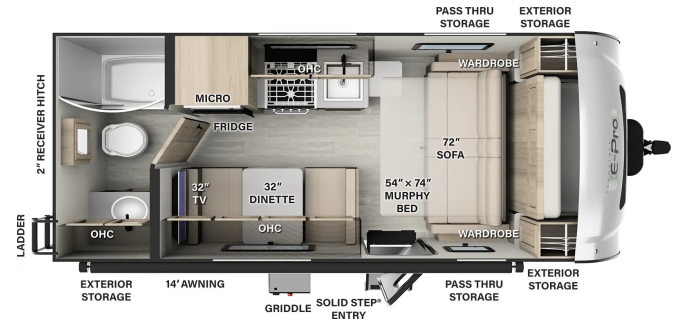

### SPECIFICATIONS

Year	2024
Manufacturer	FOREST RIVER
Brand	Flagstaff
Model	EPRO 19FD
Type	Travel Trailer
Status	New
Stock #	Flagstaff 2524
Financing Available	✓
Warranty Available	✓
Suspension	N/A
Leveling	N/A
Exterior Length	20.2 ft.
Dry Weight	3417 lbs.
Sleeping Capacity	N/A person(s)
Interior Colour	N/A
Exterior Colour	N/A
Slideouts	N/A

### SELLING FEATURES

The Flagstaff E-Pro 19FD has a Murphy bed that creates all the space needed for a great couples coach. The windows beside the dinette are very large and easy to see your campsite from. The bathroom in this model goes all the way across the back end of the coach giving you the most space you can g...