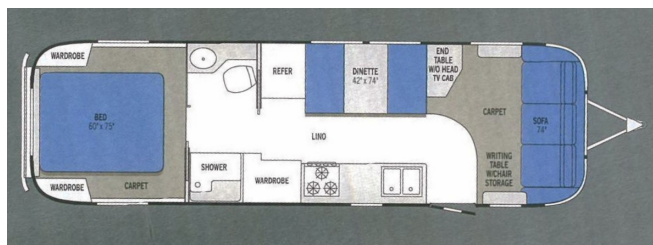

2002 AIRSTREAM AIRSTREAM CLASSIC 30RBQ

SPECIFICATIONS

Year	2002
Manufacturer	AIRSTREAM
Brand	AIRSTREAM
Model	CLASSIC 30RBQ
Type	Travel Trailer
Status	PreOwned
Stock #	C7649
Financing Available	✓
Warranty Available	✓
Suspension	N/A
Leveling	N/A
Exterior Length	30.0 ft.
Dry Weight	N/A lbs.
Sleeping Capacity	6 person(s)
Interior Colour	N/A
Exterior Colour	ALUMINUM
Slideouts	N/A

Disclaimer: Product information, pricing and photos are as accurate as possible and are subject to change without notice.

SELLING FEATURES

- Full Length Manual Zip-Dee Awning
- Zip-Dee Side & Rear Window Awnings
- Matching Zip-Dee Deck Chairs
- Lexan Sunshade on Front Window
- Rooftop Solar Equipped
- Solid Wood Cabinet Construction
- Convertible Sleeper Dinette & Sofa
- Solid Surface Corian Countertop
- Upgraded Laminate Flooring...