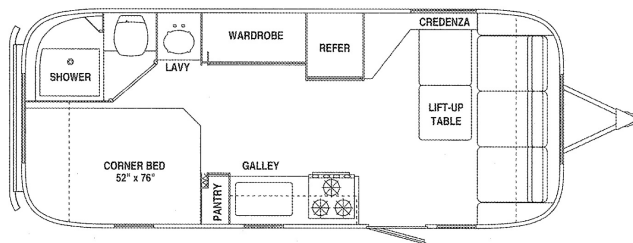

1999 AIRSTREAM AIRSTREAM SAFARI 23CB

SPECIFICATIONS

Year	1999
Manufacturer	AIRSTREAM
Brand	AIRSTREAM
Model	SAFARI 23CB
Type	Travel Trailer
Status	PreOwned
Stock #	C7645
Financing Available	✘
Warranty Available	✘
Suspension	N/A
Leveling	N/A
Exterior Length	23.0 ft.
Dry Weight	N/A lbs.
Sleeping Capacity	4 person(s)
Interior Colour	CUSTOM
Exterior Colour	ALUMINUM
Slideouts	N/A