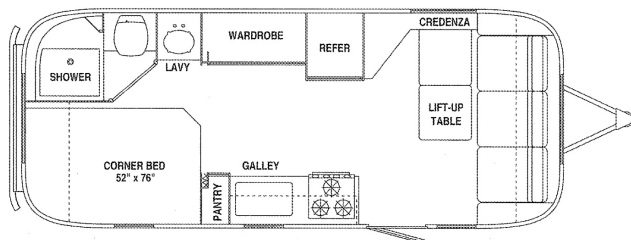

## 1999 AIRSTREAM AIRSTREAM SAFARI 23CB

### SPECIFICATIONS

Year	1999
Manufacturer	AIRSTREAM
Brand	AIRSTREAM
Model	SAFARI 23CB
Type	Travel Trailer
Status	PreOwned
Stock #	C7645
Financing Available	✘
Warranty Available	✘
Suspension	N/A
Leveling	N/A
Exterior Length	23.0 ft.
Dry Weight	N/A lbs.
Sleeping Capacity	4 person(s)
Interior Colour	CUSTOM
Exterior Colour	ALUMINUM
Slideouts	N/A