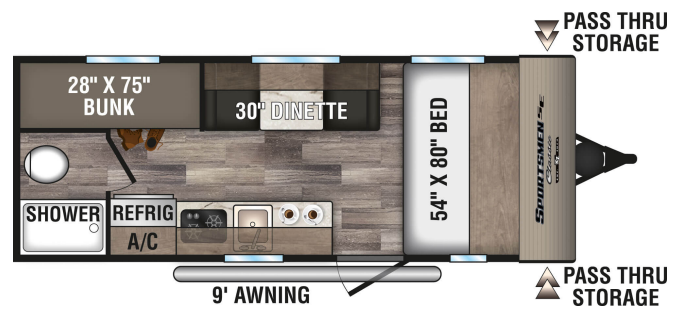

SPECIAL UNIT

2020 K-Z INC. SPORTSMAN 180BH

SPECIFICATIONS

Year	2020
Manufacturer	K-Z INC.
Brand	SPORTSMAN
Model	180BH
Type	Travel Trailer
Status	PreOwned
Stock #	8573
Financing Available	✘
Warranty Available	✘
Suspension	N/A
Leveling	N/A
Exterior Length	.0 ft.
Dry Weight	2600 lbs.
Sleeping Capacity	N/A person(s)
Interior Colour	N/A
Exterior Colour	N/A
Slideouts	N/A

Disclaimer: Product information, pricing and photos are as accurate as possible and are subject to change without notice.

Powered by focusRV