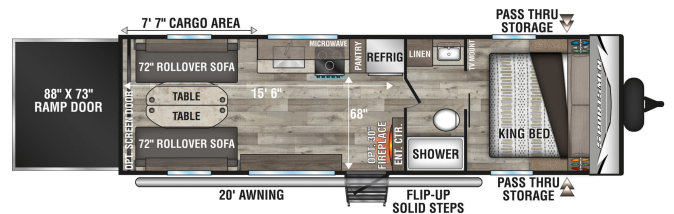

2021 K-Z INC. Sportsmen 270THLE

SPECIFICATIONS

Year	2021
Manufacturer	K-Z INC.
Brand	Sportsmen
Model	270THLE
Type	Toy Hauler
Status	PreOwned
Stock #	60509
Financing Available	✘
Warranty Available	✘
Suspension	N/A
Leveling	N/A
Exterior Length	30.8 ft.
Dry Weight	5470 lbs.
Sleeping Capacity	4 person(s)
Interior Colour	N/A
Exterior Colour	Aluminum
Slideouts	N/A

Disclaimer: Product information, pricing and photos are as accurate as possible and are subject to change without notice.

SELLING FEATURES

- Standards
 - KZ Exclusive Tough Shield Exterior Metal
 - 1-Piece, Seamless, Walk-on, Tufflex Roofing Material w/20-Year Warranty - More Info
 - 3/8" Fully Walk-On Roof Decking
 - Radius Truss Roof Rafters
 - Awning w/Drip Rail & Spouts
 - R-7 Insulation
 - Radius Entry Door
 - Extra-La...

OPTIONS & EQUIPMENT

Awning 20'	Heating	1 Air Conditioning Unit(s) (Ducted) - Size: 13500BTU	Battery Tray	Stabilizer Jacks	LPG Detector	Microwave
Monitor Panel	Outside Shower	Smoke Detector	Spare with Carrier	Toilet Facilities	1 Televisions	
TV Antenna	Gas/Elec Water Heater 6 GAL					