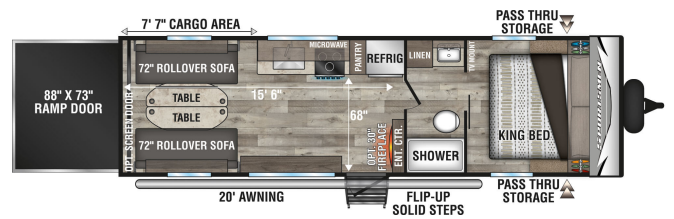

SPECIAL UNIT

\$29,900.00

Originally \$35,900

2021 K-Z INC. Sportsmen 270THLE

SPECIFICATIONS

Year	2021
Manufacturer	K-Z INC.
Brand	Sportsmen
Model	270THLE
Type	Toy Hauler
Status	PreOwned
Stock #	60509
Financing Available	✓
Warranty Available	✓
Suspension	N/A
Leveling	N/A
Exterior Length	30.8 ft.
Dry Weight	5470 lbs.
Sleeping Capacity	4 person(s)
Interior Colour	N/A
Exterior Colour	Aluminum
Slideouts	N/A

Disclaimer: Product information, pricing and photos are as accurate as possible and are subject to change without notice.

SELLING FEATURES

- Standards
 - KZ Exclusive Tough Shield Exterior Metal
 - 1-Piece, Seamless, Walk-on, Tufflex Roofing Material w/20-Year Warranty - More Info
 - 3/8' Fully Walk-On Roof Decking
 - Radius Truss Roof Rafters
 - Awning w/Drip Rail & Spouts
 - R-7 Insulation
 - Radius Entry Door
 - Extra-La...