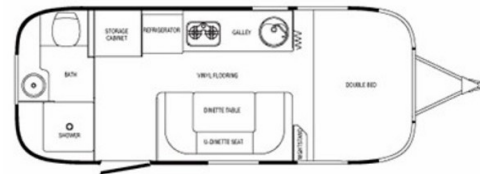

BILL THOMAS CAMPER SALES

onlinesales@btcamper.com 1-636-327-5900
101 Thomas RV Way, Wentzville, MO 63385
Local 1-636-327-5900 | <https://www.btcamper.com>

2005 AIRSTREAM SAFARI 22

$34,917.00

Originally $34,917.00

SPECIFICATIONS

Year	2005
Manufacturer	AIRSTREAM
Brand	SAFARI
Model	22
Type	Travel Trailer
Status	PreOwned
Stock #	12751
Financing Available	✓
Warranty Available	✓
Suspension	N/A
Leveling	N/A
Exterior Length	21.7 ft.
Dry Weight	3515 lbs.
Sleeping Capacity	4 person(s)
Interior Colour	N/A
Exterior Colour	Aluminum
Slideouts	N/A

Disclaimer: Product information, pricing and photos are as accurate as possible and are subject to change without notice.

SELLING FEATURES

Specifications and Features:

- Length (ft): 21'8"
- Width (ft): 7'3"
- Height (ft): 8'11"
- Interior Height (ft): 6'3"
- GVWR (lbs): 4500
- Dry Weight (lbs): 3515
- Payload Capacity (lbs): 985
- Hitch Weight (lbs): 367
- Number Of Fresh Water Holding Tanks: 1
- Total Fresh Water Tank Capacity...

OPTIONS & EQUIPMENT

- AWNING
- SPARE TIRE + CARRIER
- OUTSIDE SHOWER
- STABILIZER JACKS-MANUAL
- 6 GALLON WATER HEATER
- POWER TONGUE JACK
- BLACK TANK FLUSH
- CABLE/SATELLITE READY
- BOOTH/U SHAPED DINETTE
- DUCTED AIR
- MICROWAVE
- 3 BURNER STOVE W/GAS OVEN
- 2 DOOR REFRIGERATOR
- LIVING ROOM TV
- SHOWER ENCLOSURE
- BT 90 DAY APPLIANCE POLICY