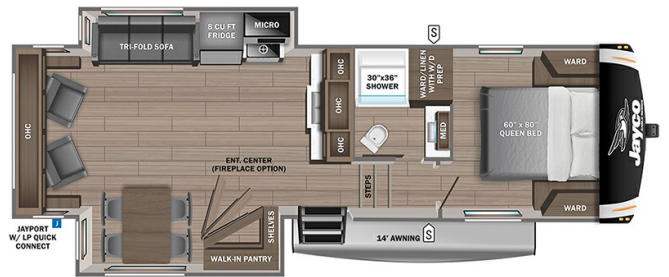

### SPECIFICATIONS

Year	2023
Manufacturer	JAYCO
Brand	EAGLE
Model	27RL
Type	Fifth Wheel
Status	PreOwned
Stock #	49205A
Financing Available	✓
Warranty Available	For Purchase
Suspension	N/A
Leveling	N/A
Exterior Length	31.6 ft.
Dry Weight	8660 lbs.
Sleeping Capacity	6 person(s)
Interior Colour	MODERN FARMHOUSE
Exterior Colour	Fiberglass
Slideouts	2

### SELLING FEATURES

Specifications and Features:

- Length (ft): 31'7"
- Width (ft): 8'1"
- Height (ft): 12'4"
- Interior Height (ft): 8'5"
- GVWR (lbs): 10850
- Dry Weight (lbs): 8660
- Payload Capacity (lbs): 2190
- Hitch Weight (lbs): 1610
- Number Of Fresh Water Holding Tanks: 1
- Total Fresh Water Tank Capac...