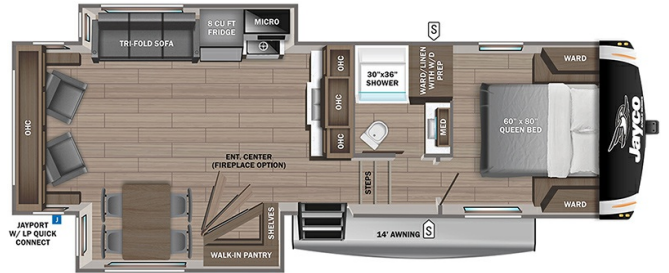

MSRP \$84,980.00

\$271 Bi-Weekly

\$0 down @ 7.99% APR for 60/240 months

(\$26,474 C.O.B.) O.A.C.

Woody's Price \$66,980.00

SPECIFICATIONS

Year	2023
Manufacturer	JAYCO
Brand	EAGLE
Model	27RL
Type	Fifth Wheel
Status	PreOwned
Stock #	49205A
Financing Available	✓
Warranty Available	For Purchase
Suspension	N/A
Leveling	N/A
Exterior Length	31.6 ft.
Dry Weight	8660 lbs.
Sleeping Capacity	6 person(s)
Interior Colour	MODERN FARMHOUSE
Exterior Colour	Fiberglass
Slideouts	2

Disclaimer: Product information, pricing and photos are as accurate as possible and are subject to change without notice.

SELLING FEATURES

Specifications and Features:

- Length (ft): 31'7"
- Width (ft): 8'1"
- Height (ft): 12'4"
- Interior Height (ft): 8'5"
- GVWR (lbs): 10850
- Dry Weight (lbs): 8660
- Payload Capacity (lbs): 2190
- Hitch Weight (lbs): 1610
- Number Of Fresh Water Holding Tanks: 1
- Total Fresh Water Tank Capac...