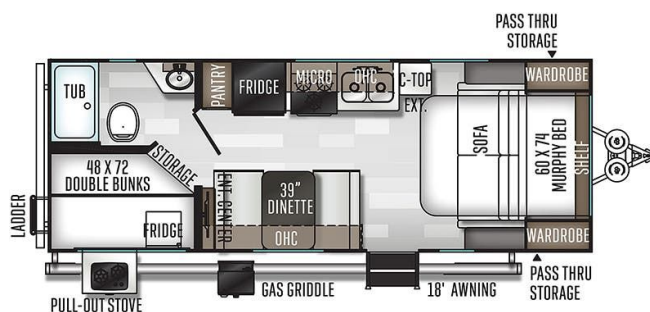

\$157 Bi-Weekly

2020 FOREST RIVER ROCKWOOD MINI LITE 2508

SPECIFICATIONS

Year	2020
Manufacturer	FOREST RIVER
Brand	ROCKWOOD MINI LITE
Model	2508
Type	Travel Trailer
Status	PreOwned
Stock #	22484
Financing Available	✘
Warranty Available	✘
Suspension	N/A
Leveling	N/A
Exterior Length	25.9 ft.
Dry Weight	4523 lbs.
Sleeping Capacity	8 person(s)
Interior Colour	Brown
Exterior Colour	Brown
Slideouts	N/A

Disclaimer: Product information, pricing and photos are as accurate as possible and are subject to change without notice.

SELLING FEATURES

Introducing the 2020 Rockwood Mini Lite 2508, from Forest River. The Rockwood Mini Lite 2508 is a great way to introduce your family to the RV lifestyle. This travel trailer sleeps up to 8 people. Inside the Rockwood Mini Lite 2508, you will find a murphy bed that provides a comfortable sleeping ...

OPTIONS & EQUIPMENT

- FRONT POWER TONGUE JACK
- SPARE TIRE
- ROOF LADDER
- EXTERIOR KITCHEN
- BUNK BEDS
- FOUR SEAT BENCH DINETTE
- 3-BURNER STOVE TOP
- MICROWAVE
- OVEN
- MURPHY BED
- POWER AWNING

Powered by focusRV