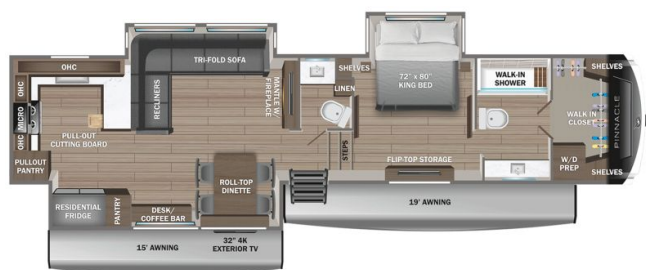

SICARD RV

sales.leads.focusrv@sicardrv.com 1-800-688-2210
7526 Regional Road 20, West Lincoln, ON L0R 2A0
Local 1-905-957-3344 | www.sicardrv.com

2025 JAYCO PINNACLE 38FBRK

SPECIFICATIONS

Year	2025
Manufacturer	JAYCO
Brand	PINNACLE
Model	38FBRK
Type	Fifth Wheel
Status	New
Stock #	22487
Financing Available	✘
Warranty Available	✘
Suspension	N/A
Leveling	N/A
Exterior Length	43.9 ft.
Dry Weight	16047 lbs.
Sleeping Capacity	4 person(s)
Interior Colour	Vintage Farmhouse
Exterior Colour	Midnight Gold
Slideouts	3

Disclaimer: Product information, pricing and photos are as accurate as possible and are subject to change without notice.

SELLING FEATURES

Introducing the 2025 Pinnacle 38FBRK, made by Jayco. This fifth wheel provides you with all of the comforts you need and sleeps up to 4 people. Inside this Pinnacle 38FBRK, you will find a tri-fold sofa that converts to another bed for an additional sleeping space when needed. Included with this ...