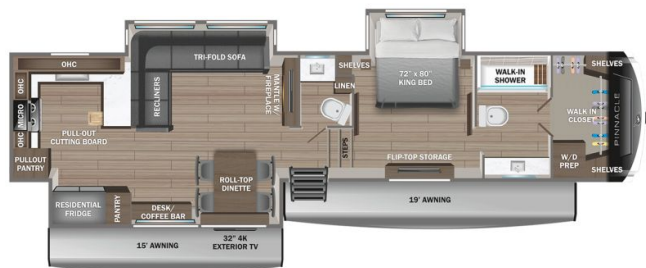

### SPECIFICATIONS

Year	2025
Manufacturer	JAYCO
Brand	PINNACLE
Model	38FBRK
Type	Fifth Wheel
Status	New
Stock #	22487
Financing Available	✘
Warranty Available	✘
Suspension	N/A
Leveling	N/A
Exterior Length	43.9 ft.
Dry Weight	16047 lbs.
Sleeping Capacity	4 person(s)
Interior Colour	Vintage Farmhouse
Exterior Colour	Midnight Gold
Slideouts	3