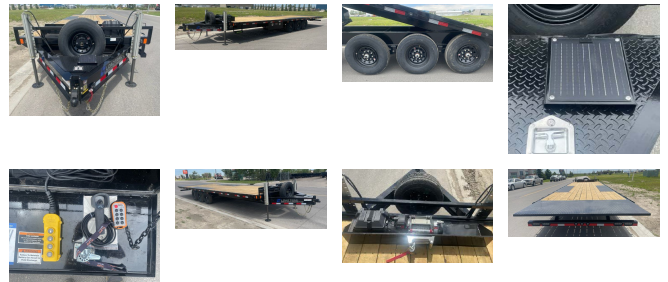

\$570

2025 LOAD TRAIL DECKOVER TILT DECK W/ POWER SERIES(21,000 LBS) PE30

SPECIFICATIONS

Year	2025
Manufacturer	LOAD TRAIL
Brand	DECKOVER TILT DECK W/ POWER SERIES(21,000 LBS)
Model	PE30
Type	Pintle Hook Trailer
Status	New
Stock #	328887
Financing Available	X
Warranty Available	X
Location	High River
Exterior Length	30.0 ft. (360 inches)
GVWR	N/A lbs.
Exterior Width	8.50 ft. (102 inches)
Colour	N/A

Disclaimer: Product information, pricing and photos are as accurate as possible and are subject to change without notice.

SELLING FEATURES

2024 TILT DECK 30 FT TRI AXLE DECKOVER EQUIPMENT TILT DECK HYDRAULIC POWER UP/POWER DOWN (21,000LBS GVW) 102" X 30FT W/ADDITIONAL OPTIONS:

SPECIFICATIONS:

- LOW PROFILE - DECK 32" HEIGHT
- L.E.D. LIGHTS, full L.E.D. light package
- SOLAR CHARGER - keeps batteries cha...

Powered by focusRV

Powered by focusRV