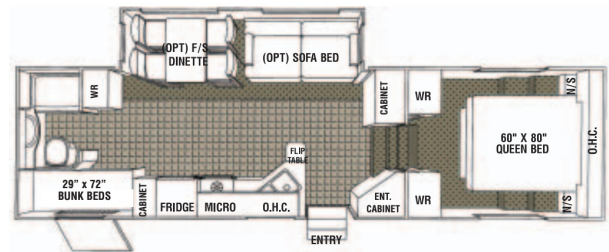

**SPECIFICATIONS**

Year	2006
Manufacturer	Glendale
Brand	Titanium
Model	28E33B
Type	Fifth Wheel
Status	PreOwned
Stock #	P2853A
Financing Available	✘
Warranty Available	✘
Suspension	N/A
Leveling	N/A
Exterior Length	33.0 ft.
Dry Weight	7996 lbs.
Sleeping Capacity	N/A person(s)
Interior Colour	N/A
Exterior Colour	N/A
Slideouts	N/A