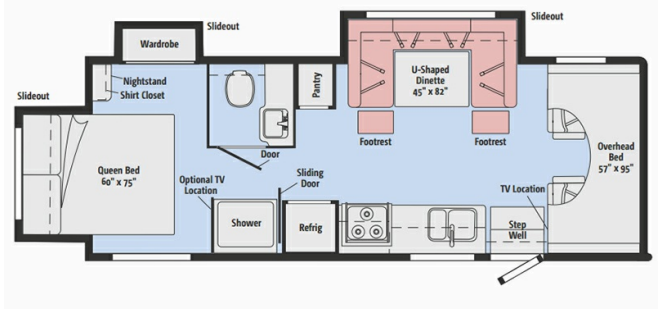

2018 WINNEBAGO SPIRIT 26A

MSRP \$97,980.00

\$409 Bi-Weekly

\$0 down @ 7.99% APR for 60/168 months
(\$31,842 C.O.B.) O.A.C.

Woody's Price \$79,999.00

SPECIFICATIONS

Year	2018
Manufacturer	WINNEBAGO
Brand	SPIRIT
Model	26A
Type	Motorhome
Class	C
Fuel Type	Gas
Status	PreOwned
Stock #	49579
Financing Available	✓
Warranty Available	For Purchase
Odometer	66000 kms.
VIN	1FDXE4FS2HDC27352
Chassis	Ford E450
Engine	305HP V10
Transmission	AUTO
Suspension	N/A
Leveling	N/A
Exterior Length	27.1 ft.
Dry Weight	14500 lbs.
Sleeping Capacity	6 person(s)
Interior Colour	N/A
Exterior Colour	Fiberglass
Slideouts	2