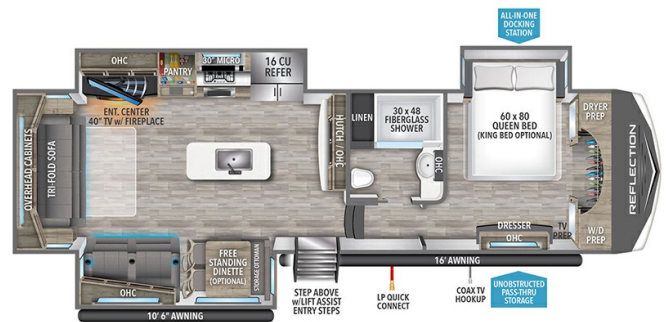

### SPECIFICATIONS

Year	2025
Manufacturer	GRAND DESIGN
Brand	REFLECTION
Model	337RLS
Type	Fifth Wheel
Status	New
Stock #	49575
Financing Available	✓
Warranty Available	Manufacturer
Suspension	N/A
Leveling	N/A
Exterior Length	36.7 ft.
Dry Weight	10838 lbs.
Sleeping Capacity	6 person(s)
Interior Colour	RIVER ROCK
Exterior Colour	Fiberglass
Slideouts	3

### SELLING FEATURES

Specifications and Features:

- Length (ft): 36'8"
- Width (ft): 8'0"
- Height (ft): 12'6"
- GVWR (lbs): 13995
- Dry Weight (lbs): 10838
- Payload Capacity (lbs): 3157
- Hitch Weight (lbs): 2185
- Number Of Fresh Water Holding Tanks: 1
- Total Fresh Water Tank Capacity (gal): 74
- Number Of Gr...