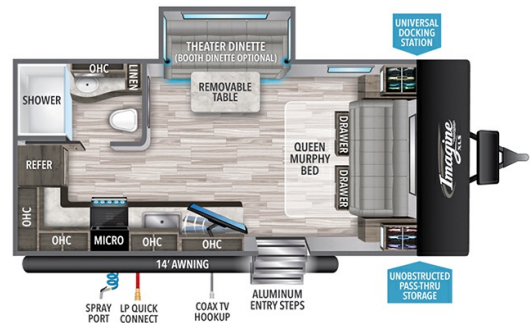

SPECIFICATIONS

Year	2025
Manufacturer	GRAND DESIGN
Brand	IMAGINE XLS
Model	17MKE
Type	Travel Trailer
Status	New
Stock #	12745
Financing Available	✓
Warranty Available	✓
Suspension	N/A
Leveling	N/A
Exterior Length	21.9 ft.
Dry Weight	4674 lbs.
Sleeping Capacity	4 person(s)
Interior Colour	N/A
Exterior Colour	Fiberglass
Slideouts	1

Disclaimer: Product information, pricing and photos are as accurate as possible and are subject to change without notice.

SELLING FEATURES

Specifications and Features:

- Length (ft): 21'11"
- Width (ft): 8'0"
- Height (ft): 10'10"
- Interior Height (ft): 6'6"
- GVWR (lbs): 6395
- Dry Weight (lbs): 4674
- Payload Capacity (lbs): 1721
- Hitch Weight (lbs): 480
- Number Of Fresh Water Holding Tanks: 1
- Total Fresh Water Tank Capac...

OPTIONS & EQUIPMENT

- COLOR = HEARTHSTONE
- PEACE OF MIND PCKG-STANDARD
- ULTIMATE POWER PCKG-STANDARD
- FOUR SEASON PROTECTION PCKG-STANDARD
- SOLAR PACKGE - STANDARD
- ABS AXLE ASSEMBLY - MANDATORY
- GOODYEAR TIRES - STANDARD
- THEATER DINETTE IPO BOOTH DINETTE (17MKE, 22RBE, 24SDE ONLY)
- SAFERIDE RV ROADSIDE ASSISTANCE
- RVIA SEAL
- FREIGHT