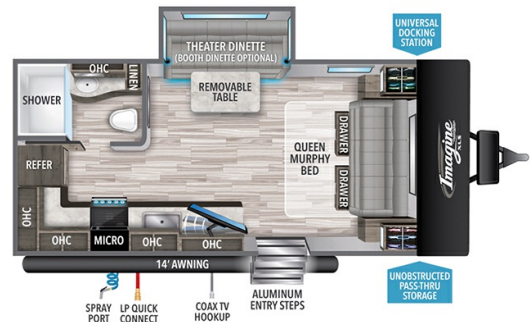

SPECIFICATIONS

Year	2025
Manufacturer	GRAND DESIGN
Brand	IMAGINE XLS
Model	17MKE
Type	Travel Trailer
Status	New
Stock #	12745
Financing Available	✓
Warranty Available	✓
Suspension	N/A
Leveling	N/A
Exterior Length	21.9 ft.
Dry Weight	4674 lbs.
Sleeping Capacity	4 person(s)
Interior Colour	N/A
Exterior Colour	Fiberglass
Slideouts	1

Disclaimer: Product information, pricing and photos are as accurate as possible and are subject to change without notice.

SELLING FEATURES

Specifications and Features:

- Length (ft): 21'11"
- Width (ft): 8'0"
- Height (ft): 10'10"
- Interior Height (ft): 6'6"
- GVWR (lbs): 6395
- Dry Weight (lbs): 4674
- Payload Capacity (lbs): 1721
- Hitch Weight (lbs): 480
- Number Of Fresh Water Holding Tanks: 1
- Total Fresh Water Tank Capac...

OPTIONS & EQUIPMENT

- COLOR = HEARTHSTONE
- PEACE OF MIND PCKG-STANDARD
- ULTIMATE POWER PCKG-STANDARD
- FOUR SEASON PROTECTION PCKG-STANDARD
- SOLAR PACKGE - STANDARD
- ABS AXLE ASSEMBLY - MANDATORY
- GOODYEAR TIRES - STANDARD
- THEATER DINETTE IPO BOOTH DINETTE (17MKE, 22RBE, 24SDE ONLY)
- SAFERIDE RV ROADSIDE ASSISTANCE
- RVIA SEAL
- FREIGHT