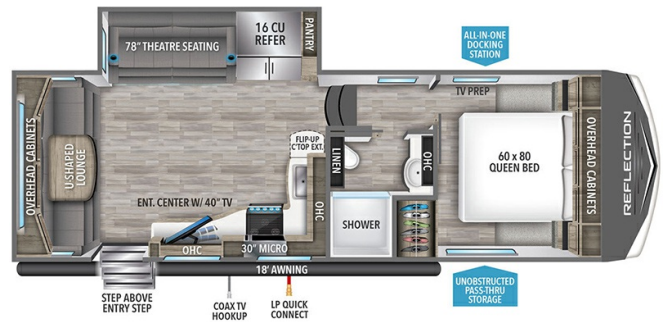

### SPECIFICATIONS

Year	2025
Manufacturer	GRAND DESIGN
Brand	REFLECTION 150
Model	260RD
Type	Fifth Wheel
Status	New
Stock #	49573
Financing Available	✓
Warranty Available	Manufacturer
Suspension	N/A
Leveling	N/A
Exterior Length	30.8 ft.
Dry Weight	7534 lbs.
Sleeping Capacity	4 person(s)
Interior Colour	RIVER ROCK
Exterior Colour	Fiberglass
Slideouts	1

### SELLING FEATURES

Specifications and Features:

- Length (ft): 30'9"
- Width (ft): 8'0"
- Height (ft): 12'0"
- GVWR (lbs): 9995
- Dry Weight (lbs): 7534
- Payload Capacity (lbs): 2461
- Hitch Weight (lbs): 1269
- Number Of Fresh Water Holding Tanks: 1
- Total Fresh Water Tank Capacity (gal): 55
- Number Of Gray...