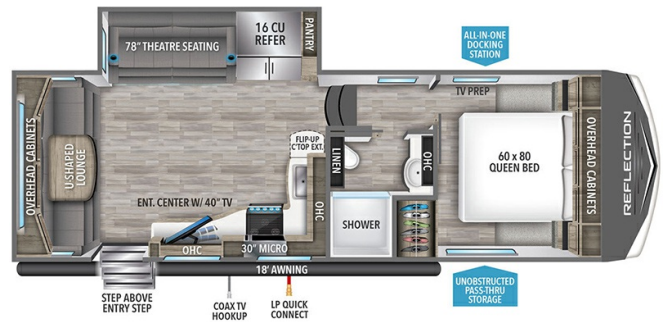

MSRP \$91,980.00

\$324 Bi-Weekly

\$0 down @ 7.99% APR for 60/240 months

(\$31,613 C.O.B.) O.A.C.

Woody's Price \$79,980.00

SPECIFICATIONS

Year	2025
Manufacturer	GRAND DESIGN
Brand	REFLECTION 150
Model	260RD
Type	Fifth Wheel
Status	New
Stock #	49573
Financing Available	✓
Warranty Available	Manufacturer
Suspension	N/A
Leveling	N/A
Exterior Length	30.8 ft.
Dry Weight	7534 lbs.
Sleeping Capacity	4 person(s)
Interior Colour	RIVER ROCK
Exterior Colour	Fiberglass
Slideouts	1

Disclaimer: Product information, pricing and photos are as accurate as possible and are subject to change without notice.

SELLING FEATURES

Specifications and Features:

- Length (ft): 30'9"
- Width (ft): 8'0"
- Height (ft): 12'0"
- GVWR (lbs): 9995
- Dry Weight (lbs): 7534
- Payload Capacity (lbs): 2461
- Hitch Weight (lbs): 1269
- Number Of Fresh Water Holding Tanks: 1
- Total Fresh Water Tank Capacity (gal): 55
- Number Of Gray...