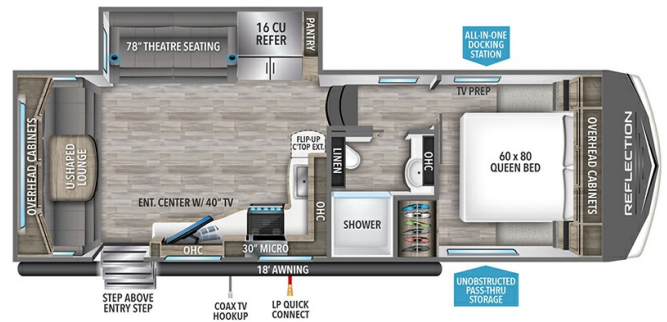

MSRP \$91,980.00

\$324 Bi-Weekly

\$0 down @ 7.99% APR for 60/240 months

(\$31,613 C.O.B.) O.A.C.

Woody's Price \$79,980.00

SPECIFICATIONS

Year	2025
Manufacturer	GRAND DESIGN
Brand	REFLECTION 150
Model	260RD
Type	Fifth Wheel
Status	New
Stock #	49573
Financing Available	✓
Warranty Available	Manufacturer
Suspension	N/A
Leveling	N/A
Exterior Length	30.8 ft.
Dry Weight	7534 lbs.
Sleeping Capacity	4 person(s)
Interior Colour	RIVER ROCK
Exterior Colour	Fiberglass
Slideouts	1

Disclaimer: Product information, pricing and photos are as accurate as possible and are subject to change without notice.

SELLING FEATURES

Specifications and Features:

- Length (ft): 30'9"
- Width (ft): 8'0"
- Height (ft): 12'0"
- GVWR (lbs): 9995
- Dry Weight (lbs): 7534
- Payload Capacity (lbs): 2461
- Hitch Weight (lbs): 1269
- Number Of Fresh Water Holding Tanks: 1
- Total Fresh Water Tank Capacity (gal): 55
- Number Of Gray...