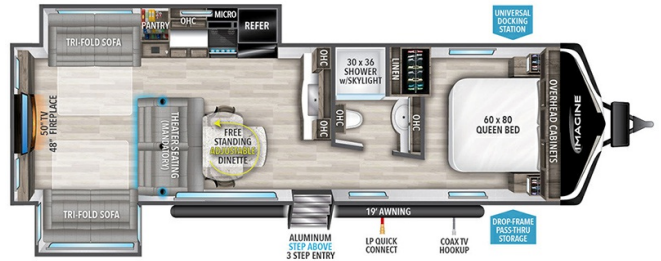

### SPECIFICATIONS

Year	2025
Manufacturer	GRAND DESIGN
Brand	IMAGINE
Model	3100RD
Type	Travel Trailer
Status	New
Stock #	49570
Financing Available	✓
Warranty Available	Manufacturer
Suspension	N/A
Leveling	N/A
Exterior Length	35.9 ft.
Dry Weight	7778 lbs.
Sleeping Capacity	6 person(s)
Interior Colour	HEARTHSTONE
Exterior Colour	Fiberglass
Slideouts	2

### SELLING FEATURES

Specifications and Features:

- Length (ft): 35'11"
- Width (ft): 8'0"
- Height (ft): 11'3"
- Interior Height (ft): 6'9"
- GVWR (lbs): 9495
- Dry Weight (lbs): 7778
- Payload Capacity (lbs): 1717
- Hitch Weight (lbs): 791
- Number Of Fresh Water Holding Tanks: 1
- Total Fresh Water Tank Capacity: 30