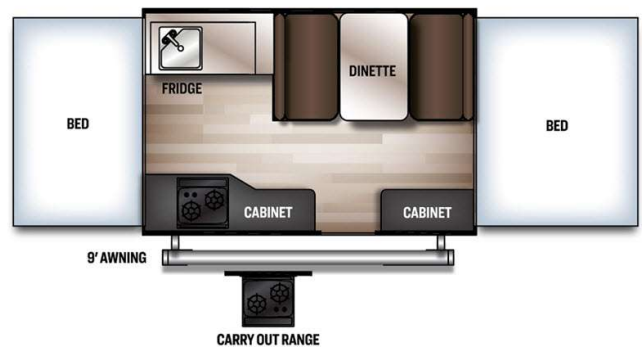

\$13,900.00

2022 FOREST RIVER ROCKWOOD 1940LTD

SPECIFICATIONS

Year	2022
Manufacturer	FOREST RIVER
Brand	ROCKWOOD
Model	1940LTD
Type	Tent Trailer
Status	PreOwned
Stock #	8570
Financing Available	✓
Warranty Available	✓
Suspension	N/A
Leveling	N/A
Exterior Length	10.0 ft.
Dry Weight	1637 lbs.
Sleeping Capacity	N/A person(s)
Interior Colour	N/A
Exterior Colour	N/A
Slideouts	N/A

1940LTD

Disclaimer: Product information, pricing and photos are as accurate as possible and are subject to change without notice.

SELLING FEATURES

Forest River Rockwood Freedom Series folding pop-up camper 1940LTD highlights:

- Carry-Out Range
- 9' Awning
- Booth Dinette
- Queen Tent End
- POWERLIFT
- SOLAR PANEL

Take your small family on a fun adventure in this Rockwood Freedom Series folding pop-up camper by Forest River....