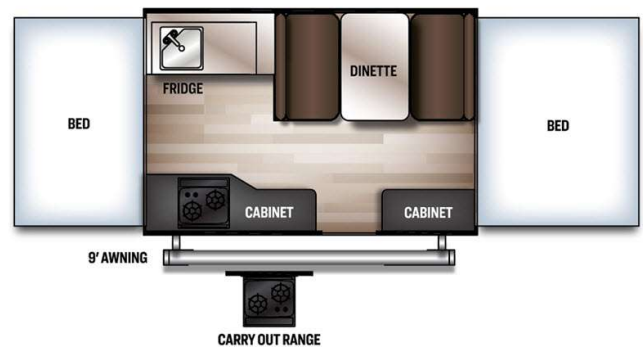

\$13,900.00

2022 FOREST RIVER ROCKWOOD 1940LTD

SPECIFICATIONS

Year	2022
Manufacturer	FOREST RIVER
Brand	ROCKWOOD
Model	1940LTD
Type	Tent Trailer
Status	PreOwned
Stock #	8570
Financing Available	✓
Warranty Available	✓
Suspension	N/A
Leveling	N/A
Exterior Length	10.0 ft.
Dry Weight	1637 lbs.
Sleeping Capacity	N/A person(s)
Interior Colour	N/A
Exterior Colour	N/A
Slideouts	N/A

1940LTD

Disclaimer: Product information, pricing and photos are as accurate as possible and are subject to change without notice.

SELLING FEATURES

Forest River Rockwood Freedom Series folding pop-up camper 1940LTD highlights:

- Carry-Out Range
- 9' Awning
- Booth Dinette
- Queen Tent End
- POWERLIFT
- SOLAR PANEL

Take your small family on a fun adventure in this Rockwood Freedom Series folding pop-up camper by Forest River....