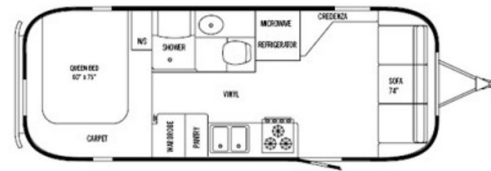

SPECIFICATIONS

Year	1999
Manufacturer	AIRSTREAM
Brand	EXCELLA
Model	25
Type	Travel Trailer
Status	PreOwned
Stock #	12743
Financing Available	✓
Warranty Available	✓
Suspension	N/A
Leveling	N/A
Exterior Length	25.9 ft.
Dry Weight	5065 lbs.
Sleeping Capacity	4 person(s)
Interior Colour	N/A
Exterior Colour	Aluminum
Slideouts	N/A

Disclaimer: Product information, pricing and photos are as accurate as possible and are subject to change without notice.

SELLING FEATURES

Specifications and Features:

- Length (ft): 25'11"
- Width (ft): 8'5"
- Height (ft): 9'7"
- Interior Height (ft): 6'5"
- GVWR (lbs): 7000
- Dry Weight (lbs): 5065
- Payload Capacity (lbs): 1935
- Hitch Weight (lbs): 860
- Number Of Fresh Water Holding Tanks: 1
- Total Fresh Water Tank Capacit...