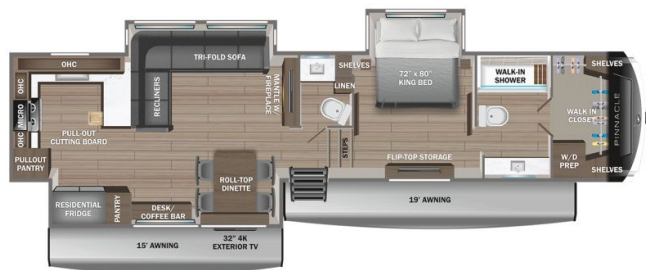

Originally ~~\$221,950.00~~

\$746 Bi-Weekly

SPECIFICATIONS

Year	2025
Manufacturer	JAYCO
Brand	PINNACLE
Model	38FBRK
Type	Fifth Wheel
Status	New
Stock #	22478
Financing Available	✘
Warranty Available	✘
Suspension	N/A
Leveling	N/A
Exterior Length	43.9 ft.
Dry Weight	16671 lbs.
Sleeping Capacity	4 person(s)
Interior Colour	Vintage Farmhouse
Exterior Colour	Midnight Charcoal
Slideouts	3

Disclaimer: Product information, pricing and photos are as accurate as possible and are subject to change without notice.

SELLING FEATURES

Introducing the 2025 Pinnacle 38FBRK, made by Jayco. This fifth wheel provides you with all of the comforts you need and sleeps up to 4 people. Inside this Pinnacle 38FBRK, you will find a tri-fold sofa that converts to another bed for an additional sleeping space when needed. Included with this ...