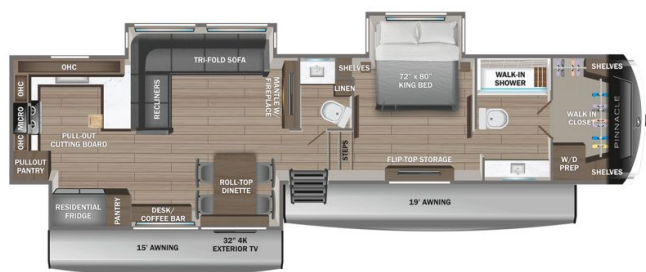

2025 JAYCO PINNACLE 38FBRK

SPECIFICATIONS

| | |
|---------------------|-------------------|
| Year | 2025 |
| Manufacturer | JAYCO |
| Brand | PINNACLE |
| Model | 38FBRK |
| Type | Fifth Wheel |
| Status | New |
| Stock # | 22478 |
| Financing Available | ✘ |
| Warranty Available | ✘ |
| Suspension | N/A |
| Leveling | N/A |
| Exterior Length | 43.9 ft. |
| Dry Weight | 16671 lbs. |
| Sleeping Capacity | 4 person(s) |
| Interior Colour | Vintage Farmhouse |
| Exterior Colour | Midnight Charcoal |
| Slideouts | 3 |

Disclaimer: Product information, pricing and photos are as accurate as possible and are subject to change without notice.

SELLING FEATURES

Introducing the 2025 Pinnacle 38FBRK, made by Jayco. This fifth wheel provides you with all of the comforts you need and sleeps up to 4 people. Inside this Pinnacle 38FBRK, you will find a tri-fold sofa that converts to another bed for an additional sleeping space when needed. Included with this ...