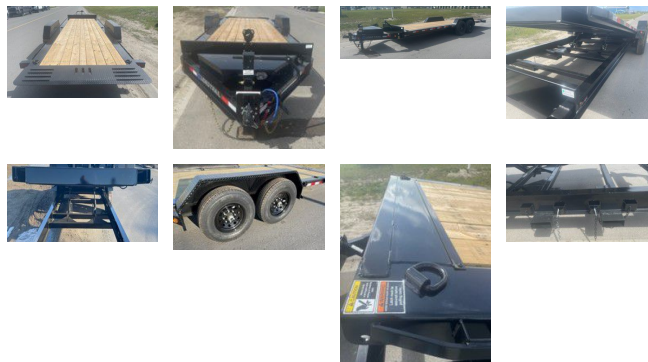

2024 LOAD TRAIL TILT N GO TRAILER POWER UP/DOWN TH22

SPECIFICATIONS

Year	2024
Manufacturer	LOAD TRAIL
Brand	TILT N GO TRAILER POWER UP/DOWN
Model	TH22
Type	Tilt Deck Trailer
Status	New
Stock #	325803
Financing Available	✘
Warranty Available	✘
Location	High River
Exterior Length	22.0 ft. (264 inches)
GVWR	N/A lbs.
Exterior Width	7.00 ft. (84 inches)
Colour	Black

Disclaimer: Product information, pricing and photos are as accurate as possible and are subject to change without notice.

SELLING FEATURES

2024 TILT N GO FULL-TILT DECK 22 FT TANDEM AXLE POWER UP/DOWN (14,000LBS GVW) 83" X 22 FT W/ADDITIONAL OPTIONS:

SPECIFICATIONS:

-L.E.D. LIGHTS, full L.E.D. light package

-FRONT LOCKING MAX TOOLBOX - HAS TWO CO...

Powered by focusRV

Powered by
focusRV