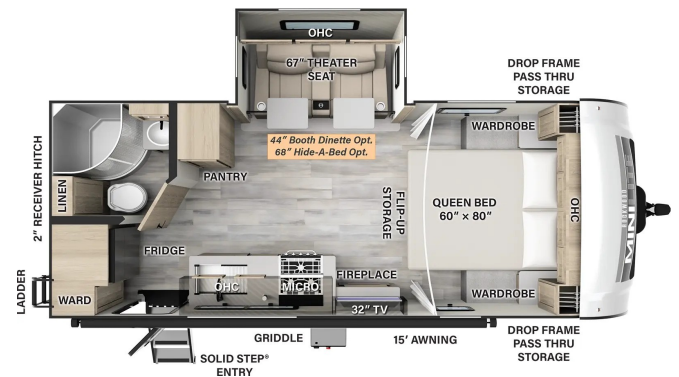

**SPECIAL UNIT**

**\$44,995.00**

Originally \$50,695

\$134 Weekly

**2024 ROCKWOOD MINI LITE 2205S**

**SPECIFICATIONS**

Year	2024
Manufacturer	ROCKWOOD
Brand	MINI LITE
Model	2205S
Type	Travel Trailer
Status	New
Stock #	I1333
Financing Available	✓
Warranty Available	✓
Suspension	N/A
Leveling	Electric
Exterior Length	22.0 ft.
Dry Weight	5132 lbs.
Sleeping Capacity	2 person(s)
Interior Colour	N/A
Exterior Colour	White
Slideouts	1

**Disclaimer:** Product information, pricing and photos are as accurate as possible and are subject to change without notice.

**SELLING FEATURES**

This camper, is designed for those seeking both luxury and practicality in a compact package. Featuring fantastically comfortable theatre seats, power stabilizer jacks, slide out toppers, power tongue jack, a versatile outdoor kitchen, tinted frameless windows, Azdel construction and Goodyear endu...