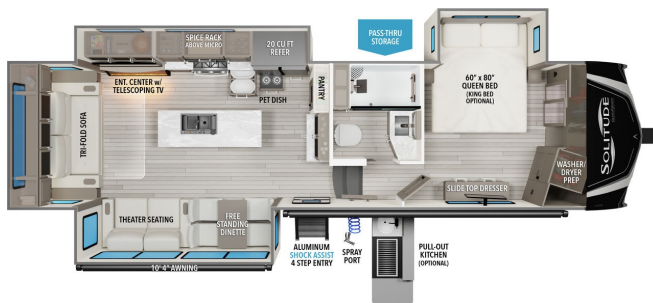

## 2024 GRAND DESIGN SOLITUDE 310GK

### SPECIFICATIONS

Year	2024
Manufacturer	GRAND DESIGN
Brand	SOLITUDE
Model	310GK
Type	Fifth Wheel
Status	New
Stock #	7601
Financing Available	✓
Warranty Available	✓
Suspension	N/A
Leveling	N/A
Exterior Length	34.0 ft.
Dry Weight	N/A lbs.
Sleeping Capacity	4 person(s)
Interior Colour	N/A
Exterior Colour	N/A
Slideouts	3

#### EXTERIOR

- Exterior Spray Port (Door Side)
- Winegard Antenna
- High-Gloss Gel Coat Exterior Sidewalls
- Color Matched Fender Skirt
- TPO Roof Covering w/ Limited Lifetime Warranty
- Slam-Latch Baggage Doors
- Magnetic Entry and Baggage Door Catches
- Entry Door w/Privacy Glass
- Frameless Tint...