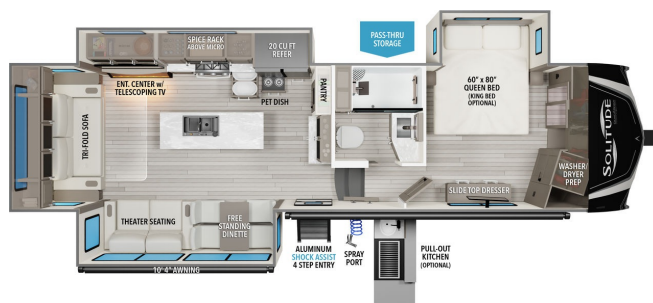

2024 GRAND DESIGN SOLITUDE 310GK

SPECIFICATIONS

Year	2024
Manufacturer	GRAND DESIGN
Brand	SOLITUDE
Model	310GK
Type	Fifth Wheel
Status	New
Stock #	7601
Financing Available	✓
Warranty Available	✓
Suspension	N/A
Leveling	N/A
Exterior Length	34.0 ft.
Dry Weight	N/A lbs.
Sleeping Capacity	4 person(s)
Interior Colour	N/A
Exterior Colour	N/A
Slideouts	3