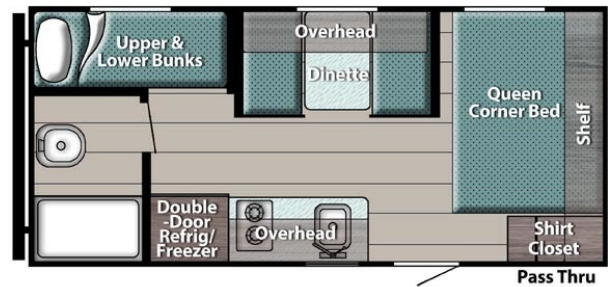

SPECIAL UNIT
\$18,500.00

Originally \$20,500

\$91 Bi-Weekly
2019 GULFSTREAM KINGSPORT 19D
SPECIFICATIONS

Year	2019
Manufacturer	GULFSTREAM
Brand	KINGSPORT
Model	19D
Type	Travel Trailer
Status	PreOwned
Stock #	131829
Financing Available	✓
Warranty Available	✓
Suspension	N/A
Leveling	N/A
Exterior Length	18.9 ft.
Dry Weight	3220 lbs.
Sleeping Capacity	5 person(s)
Interior Colour	N/A
Exterior Colour	Aluminum
Slideouts	N/A

Disclaimer: Product information, pricing and photos are as accurate as possible and are subject to change without notice.

SELLING FEATURES

Preowned bunkmodel in excellent condition!

Features:

- Sleeps up to five- front queen bed, bunks and a dinette that folds down to a bed
- Kitchen includes fridge/freezer, microwave, range, sink and storage
- Bathroom with shower and toilet
- Furnace and A/C
- Spare tire, carrier, and cover
- Includes deep cycle marine battery and propane tank
- Dry weight of 3,220lbs