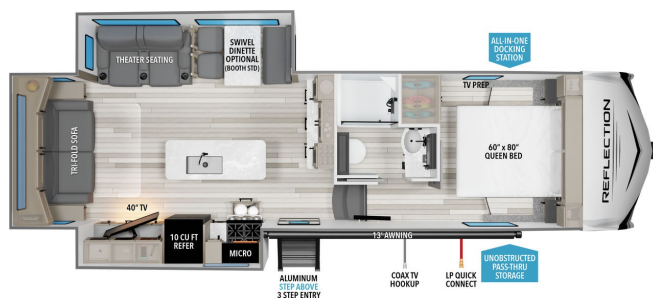

2024 GRAND DESIGN REFLECTION 100 SERIES 28RL

SPECIFICATIONS

Year	2024
Manufacturer	GRAND DESIGN
Brand	REFLECTION 100 SERIES
Model	28RL
Type	Fifth Wheel
Status	New
Stock #	7634
Financing Available	✓
Warranty Available	✓
Suspension	N/A
Leveling	N/A
Exterior Length	31.0 ft.
Dry Weight	N/A lbs.
Sleeping Capacity	4 person(s)
Interior Colour	N/A
Exterior Colour	N/A
Slideouts	2