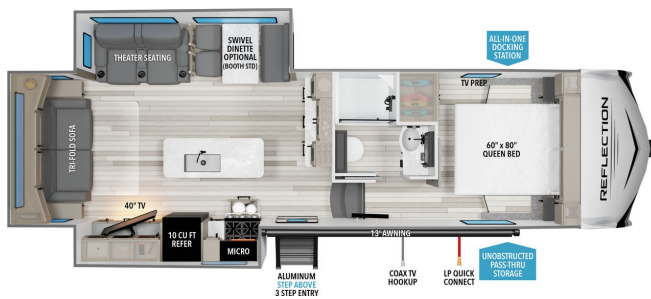

2024 GRAND DESIGN REFLECTION 100 SERIES 28RL

SPECIFICATIONS

Year	2024
Manufacturer	GRAND DESIGN
Brand	REFLECTION 100 SERIES
Model	28RL
Type	Fifth Wheel
Status	New
Stock #	7634
Financing Available	✓
Warranty Available	✓
Suspension	N/A
Leveling	N/A
Exterior Length	31.0 ft.
Dry Weight	N/A lbs.
Sleeping Capacity	4 person(s)
Interior Colour	N/A
Exterior Colour	N/A
Slideouts	2