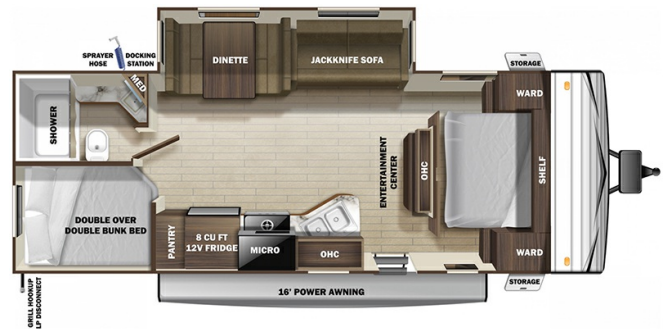

### SPECIFICATIONS

Year	2022
Manufacturer	HIGHLAND RIDGE
Brand	OPEN RANGE CONVENTIONAL
Model	26BHSW
Type	Travel Trailer
Status	PreOwned
Stock #	N75L3165
Financing Available	✘
Warranty Available	✘
Suspension	N/A
Leveling	N/A
Exterior Length	30.7 ft.
Dry Weight	5800 lbs.
Sleeping Capacity	10 person(s)
Interior Colour	N/A
Exterior Colour	Fiberglass
Slideouts	1

### SELLING FEATURES

Specifications and Features:

- Length (ft): 30'9"
- Width (ft): 8'0"
- Height (ft): 11'1"
- Interior Height (ft): 6'9"
- GVWR (lbs): 7500
- Dry Weight (lbs): 5800
- Payload Capacity (lbs): 1700
- Hitch Weight (lbs): 720
- Number Of Fresh Water Holding Tanks: 1
- Total Fresh Water Tank Capacit...