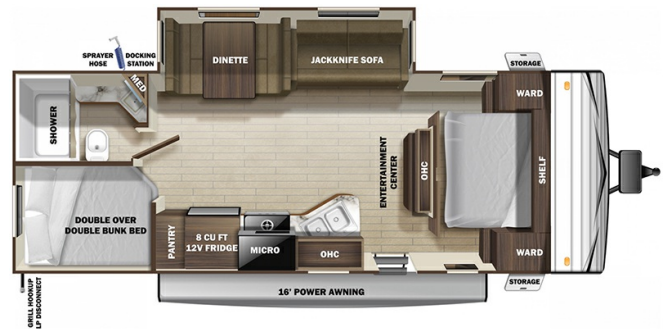

CASCADE

sales@towtallycamping.com 1-530-241-7848

2425 Cascade Blvd., Redding, CA 96003

Local 1-530-241-7848 | <https://www.towtallycamping.com/>

$25,992.00

2022 HIGHLAND RIDGE OPEN RANGE CONVENTIONAL 26BHSW

SPECIFICATIONS

Year	2022
Manufacturer	HIGHLAND RIDGE
Brand	OPEN RANGE CONVENTIONAL
Model	26BHSW
Type	Travel Trailer
Status	PreOwned
Stock #	N75L3165
Financing Available	✘
Warranty Available	✘
Suspension	N/A
Leveling	N/A
Exterior Length	30.7 ft.
Dry Weight	5800 lbs.
Sleeping Capacity	10 person(s)
Interior Colour	N/A
Exterior Colour	Fiberglass
Slideouts	1

Disclaimer: Product information, pricing and photos are as accurate as possible and are subject to change without notice.

SELLING FEATURES

Specifications and Features:

- Length (ft): 30'9"
- Width (ft): 8'0"
- Height (ft): 11'1"
- Interior Height (ft): 6'9"
- GVWR (lbs): 7500
- Dry Weight (lbs): 5800
- Payload Capacity (lbs): 1700
- Hitch Weight (lbs): 720
- Number Of Fresh Water Holding Tanks: 1
- Total Fresh Water Tank Capacit...

Powered by focusRV