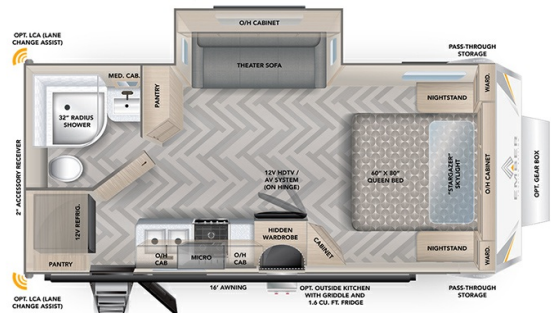

Originally \$88,980.00

**2023 EMBER RV TOURING 20FB**

**SPECIFICATIONS**

Year	2023
Manufacturer	EMBER RV
Brand	TOURING
Model	20FB
Type	Travel Trailer
Status	New
Stock #	48077
Suspension	N/A
Leveling	N/A
Exterior Length	26.5 ft.
Dry Weight	5770 lbs.
Sleeping Capacity	4 person(s)
Interior Colour	N/A
Exterior Colour	Fiberglass
Slideouts	1

**Disclaimer:** Product information, pricing and photos are as accurate as possible and are subject to change without notice.

**SELLING FEATURES**

Specifications and Features:

- Length (ft): 26'6"
- Width (ft): 8'0"
- Height (ft): 11'5"
- GVWR (lbs): 7295
- Dry Weight (lbs): 5770
- Payload Capacity (lbs): 1525
- Hitch Weight (lbs): 750
- Number Of Fresh Water Holding Tanks: 1
- Total Fresh Water Tank Capacity (gal): 55
- Number Of Gray ...