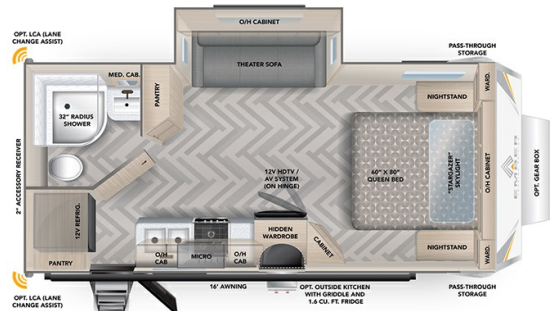

**2023 EMBER RV TOURING 20FB**

**\$59,980.00**

Originally ~~\$88,980.00~~

**\$261 Bi-Weekly**

**SPECIFICATIONS**

Year	2023
Manufacturer	EMBER RV
Brand	TOURING
Model	20FB
Type	Travel Trailer
Status	New
Stock #	48077
Suspension	N/A
Leveling	N/A
Exterior Length	26.5 ft.
Dry Weight	5770 lbs.
Sleeping Capacity	4 person(s)
Interior Colour	N/A
Exterior Colour	Fiberglass
Slideouts	1

**Disclaimer:** Product information, pricing and photos are as accurate as possible and are subject to change without notice.

**SELLING FEATURES**

Specifications and Features:

- Length (ft): 26'6"
- Width (ft): 8'0"
- Height (ft): 11'5"
- GVWR (lbs): 7295
- Dry Weight (lbs): 5770
- Payload Capacity (lbs): 1525
- Hitch Weight (lbs): 750
- Number Of Fresh Water Holding Tanks: 1
- Total Fresh Water Tank Capacity (gal): 55
- Number Of Gray ...