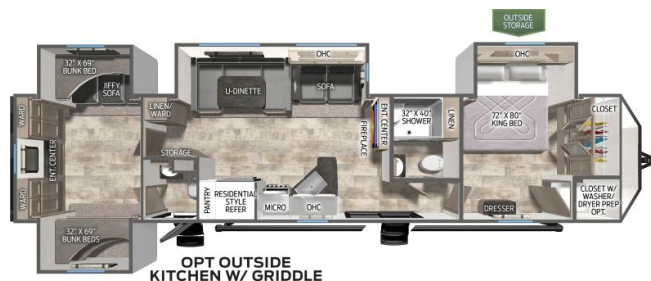

\$339 Bi-Weekly

SPECIFICATIONS

Year	2025
Manufacturer	PALOMINO
Brand	PUMA
Model	39PQB
Type	Destination Trailer
Status	New
Stock #	22468
Financing Available	✘
Warranty Available	✘
Suspension	N/A
Leveling	N/A
Exterior Length	42.9 ft.
Dry Weight	10977 lbs.
Sleeping Capacity	8 person(s)
Interior Colour	Granite
Exterior Colour	White / Blue
Slideouts	4

Disclaimer: Product information, pricing and photos are as accurate as possible and are subject to change without notice.

SELLING FEATURES

Introducing the 2025 Puma 39PQB, make by Palomino. The Puma 39PQB will let you enjoy comfort at your favorite vacation site. This destination trailer sleeps up to 8 people. Inside the Puma 39PQB, you will find a spacious rear bunk room providing plenty of additional sleeping and relaxing space. I...

OPTIONS & EQUIPMENT

- GRANITE DECOR
- VALUE SHOPPER PACKAGE
- MARQUIS EDITION PACKAGE
- ELECTRIC AWNING W/ LED STRIPE
- 12V CEILING FAN IN BEDROOM
- BATH SKYLIGHT
- 40" HD LED TV
- TRIFOLD SOFA IPO JACKNIFE SOFA IN BUNKROOM
- TANKLESS WATER HEATER IPO 12 GALLON GAS/ELECTRIC
- RVIA SEAL
- MVSA SEAL
- ROADSIDE ASSISTANCE
- Z240 (CANADA)
- CARBON MONOXIDE DETECTOR
- 2ND AC 13.5K BTU
- STACKABLE WASHER AND DRYER
- ROOF LADDER
- MAXX FAN IPO STANDARD VENT