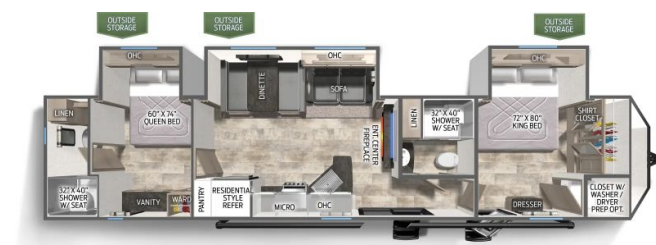

Originally ~~\$109,850.00~~

\$328 Bi-Weekly

SPECIFICATIONS

Year	2025
Manufacturer	PALOMINO
Brand	PUMA
Model	39DBT
Type	Park Model
Status	New
Stock #	22469
Financing Available	✘
Warranty Available	✘
Suspension	N/A
Leveling	N/A
Exterior Length	42.4 ft.
Dry Weight	10111 lbs.
Sleeping Capacity	6 person(s)
Interior Colour	Granite
Exterior Colour	White / Blue
Slideouts	3

Disclaimer: Product information, pricing and photos are as accurate as possible and are subject to change without notice.

SELLING FEATURES

Introducing the 2025 Puma 39DBT, make by Palomino. The Puma 39DBT will let you enjoy comfort at your favorite vacation site. This park model sleeps up to 6 people. Inside the Puma 39DBT, you will find two full bedrooms, one at the front and the other at the rear both with adjacent full bathrooms...