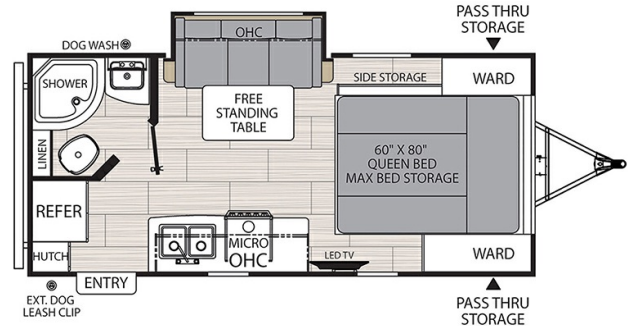

2023 COACHMEN NORTHERN SPIRIT XTR 1840RBX

SPECIFICATIONS

Year	2023
Manufacturer	COACHMEN
Brand	NORTHERN SPIRIT XTR
Model	1840RBX
Type	Travel Trailer
Status	PreOwned
Stock #	4998a
Financing Available	✓
Warranty Available	✓
Suspension	N/A
Leveling	N/A
Exterior Length	22.6 ft.
Dry Weight	4358 lbs.
Sleeping Capacity	4 person(s)
Interior Colour	N/A
Exterior Colour	Fiberglass
Slideouts	1

Disclaimer: Product information, pricing and photos are as accurate as possible and are subject to change without notice.

SELLING FEATURES

Specifications and Features:

- Length (ft): 22'7"
- Width (ft): 8'0"
- Height (ft): 10'4"
- GVWR (lbs): 6000
- Dry Weight (lbs): 4358
- Payload Capacity (lbs): 1642
- Hitch Weight (lbs): 528
- Number Of Fresh Water Holding Tanks: 1
- Total Fresh Water Tank Capacity (gal): 49
- Number Of Gray ...