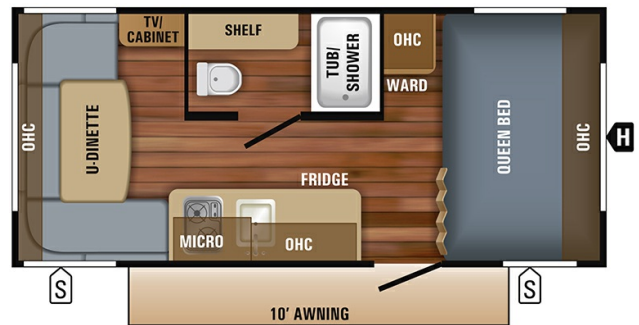

SPECIAL UNIT

2018 JAYCO JAY FLIGHT SLX 7 175RD

SPECIFICATIONS

Year	2018
Manufacturer	JAYCO
Brand	JAY FLIGHT SLX 7
Model	175RD
Type	Travel Trailer
Status	PreOwned
Stock #	P2862A
Financing Available	✓
Warranty Available	✓
Suspension	N/A
Leveling	N/A
Exterior Length	20.6 ft.
Dry Weight	2885 lbs.
Sleeping Capacity	4 person(s)
Interior Colour	N/A
Exterior Colour	Aluminum
Slideouts	N/A

Disclaimer: Product information, pricing and photos are as accurate as possible and are subject to change without notice.

SELLING FEATURES

Specifications and Features:

- Length (ft): 20'7"
- Width (ft): 7'1"
- Height (ft): 8'11"
- Interior Height (ft): 6'1"
- GVWR (lbs): 3750
- Dry Weight (lbs): 2885
- Payload Capacity (lbs): 865
- Hitch Weight (lbs): 320
- Number Of Fresh Water Holding Tanks: 1
- Total Fresh Water Tank Capacity...