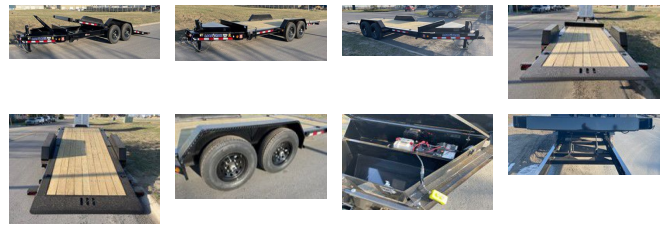

\$362

2024 LOAD TRAIL TILT N GO TRAILER POWER UP/DOWN TRAILER TH20

SPECIFICATIONS

Year	2024
Manufacturer	LOAD TRAIL
Brand	TILT N GO TRAILER POWER UP/DOWN TRAILER
Model	TH20
Type	Tilt Deck Trailer
Status	New
Stock #	318939
Financing Available	✘
Warranty Available	✘
Location	High River
Exterior Length	20.0 ft. (240 inches)
GVWR	N/A lbs.
Exterior Width	7.50 ft. (90 inches)
Colour	N/A

Disclaimer: Product information, pricing and photos are as accurate as possible and are subject to change without notice.

SELLING FEATURES

2024 TILT N GO FULL-TILT DECK 20 FT TANDEM AXLE POWER UP/DOWN (14,000LBS GVW) 83" X 20 FT

SPECIFICATIONS:

-L.E.D. LIGHTS, full L.E.D. light package

-FRONT LOCKING MAX TOOLBOX – HAS TWO COMPARTMENTS, ONE FOR E...

Powered by focusRV

Powered by focusRV