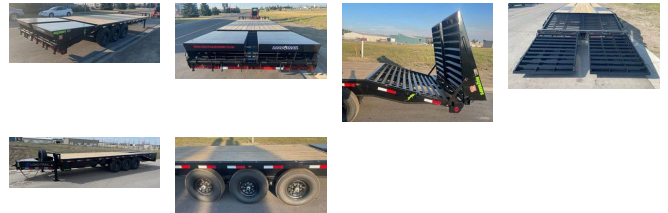

\$404

2024 LOAD TRAIL HEAVY DUTY DECKOVER(21,000LBS) PH24

SPECIFICATIONS

Year	2024
Manufacturer	LOAD TRAIL
Brand	HEAVY DUTY DECKOVER(21,000LBS)
Model	PH24
Type	Deckover Trailer
Status	New
Stock #	321824
Financing Available	✘
Warranty Available	✘
Location	High River
Exterior Length	24.0 ft. (288 inches)
GVWR	N/A lbs.
Exterior Width	8.50 ft. (102 inches)
Colour	N/A

Disclaimer: Product information, pricing and photos are as accurate as possible and are subject to change without notice.

SELLING FEATURES

2024 DECKOVER/PINTLE HOOK 24FT TRI-AXLE(3-7000LB AXLES) W/5FT DOVETAIL AND MULTIPURPOSE RAMP SYSTEM (21000LBS GVW) 102"X 24FT