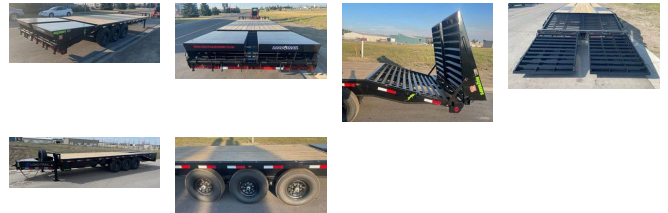

\$404

**2024 LOAD TRAIL HEAVY DUTY DECKOVER(21,000LBS) PH24**

**SPECIFICATIONS**

Year	2024
Manufacturer	LOAD TRAIL
Brand	HEAVY DUTY DECKOVER(21,000LBS)
Model	PH24
Type	Deckover Trailer
Status	New
Stock #	321824
Financing Available	✘
Warranty Available	✘
Location	High River
Exterior Length	24.0 ft. (288 inches)
GVWR	N/A lbs.
Exterior Width	8.50 ft. (102 inches)
Colour	N/A

Disclaimer: Product information, pricing and photos are as accurate as possible and are subject to change without notice.

**SELLING FEATURES**

**2024 DECKOVER/PINTLE HOOK 24FT TRI-AXLE(3-7000LB AXLES) W/5FT DOVETAIL AND MULTIPURPOSE RAMP SYSTEM (21000LBS GVW) 102"X 24FT**