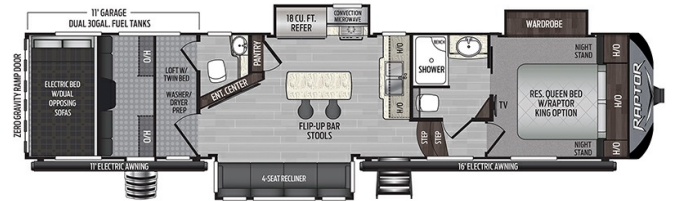

2020 KEYSTONE RAPTOR 356

\$79,990.00
 \$220 Weekly

SPECIFICATIONS

Year	2020
Manufacturer	KEYSTONE
Brand	RAPTOR
Model	356
Type	Toy Hauler
Status	PreOwned
Stock #	23R043A
Financing Available	✓
Warranty Available	✓
Suspension	N/A
Leveling	N/A
Exterior Length	39.0 ft.
Dry Weight	14096 lbs.
Sleeping Capacity	7 person(s)
Interior Colour	N/A
Exterior Colour	Fiberglass
Slideouts	3

Disclaimer: Product information, pricing and photos are as accurate as possible and are subject to change without notice.

SELLING FEATURES

Specifications and Features:

- Length (ft): 39'0"
- Width (ft): 8'4"
- Height (ft): 13'2"
- GVWR (lbs): 17000
- Dry Weight (lbs): 14096
- Payload Capacity (lbs): 2904
- Hitch Weight (lbs): 3175
- Number Of Fresh Water Holding Tanks: 1
- Total Fresh Water Tank Capacity (gal): 106
- Number Of G...