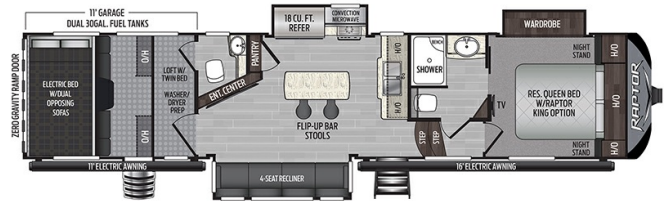

2020 KEYSTONE RAPTOR 356

\$79,990.00

\$220 Weekly

SPECIFICATIONS

Year	2020
Manufacturer	KEYSTONE
Brand	RAPTOR
Model	356
Type	Toy Hauler
Status	PreOwned
Stock #	23R043A
Financing Available	✓
Warranty Available	✓
Suspension	N/A
Leveling	N/A
Exterior Length	39.0 ft.
Dry Weight	14096 lbs.
Sleeping Capacity	7 person(s)
Interior Colour	N/A
Exterior Colour	Fiberglass
Slideouts	3

Disclaimer: Product information, pricing and photos are as accurate as possible and are subject to change without notice.

SELLING FEATURES

Specifications and Features:

- Length (ft): 39'0"
- Width (ft): 8'4"
- Height (ft): 13'2"
- GVWR (lbs): 17000
- Dry Weight (lbs): 14096
- Payload Capacity (lbs): 2904
- Hitch Weight (lbs): 3175
- Number Of Fresh Water Holding Tanks: 1
- Total Fresh Water Tank Capacity (gal): 106
- Number Of G...