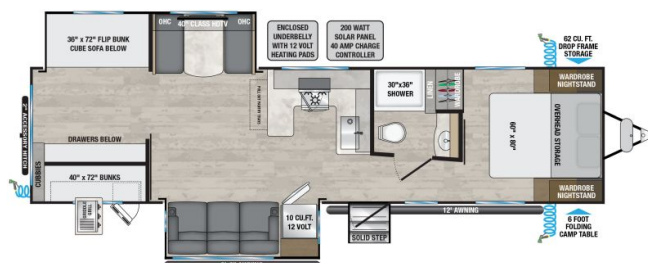

### SPECIFICATIONS

Year	2025
Manufacturer	ALLIANCE
Brand	DELTA
Model	321BH
Type	Travel Trailer
Status	New
Stock #	22452
Financing Available	✘
Warranty Available	✘
Suspension	N/A
Leveling	N/A
Exterior Length	36.9 ft.
Dry Weight	8648 lbs.
Sleeping Capacity	10 person(s)
Interior Colour	Benchmark
Exterior Colour	Gray / White
Slideouts	2

### SELLING FEATURES

Introducing the 2024 Delta 321BH, from Alliance. The Delta 321BH provides you with all of the comforts you need. This travel trailer sleeps up to 10 people. Inside the Delta 321BH, you will find a rear bunk room providing multiple extra sleeping spaces. Included with this Delta 321BH is the Delta...