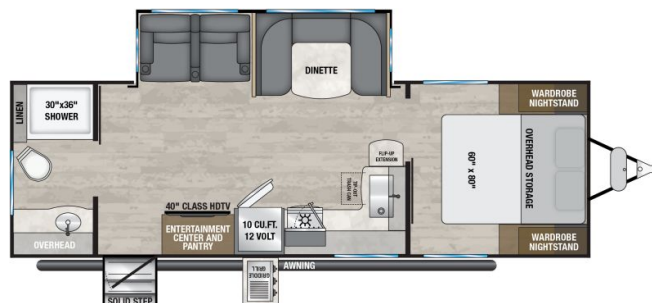

Year	2025
Manufacturer	ALLIANCE
Brand	DELTA
Model	262RB
Type	Travel Trailer
Status	New
Stock #	22453
Financing Available	✘
Warranty Available	✘
Suspension	N/A
Leveling	N/A
Exterior Length	29.7 ft.
Dry Weight	6696 lbs.
Sleeping Capacity	4 person(s)
Interior Colour	Benchmark
Exterior Colour	White / Gray
Slideouts	1

Disclaimer: Product information, pricing and photos are as accurate as possible and are subject to change without notice.

SELLING FEATURES

Introducing the 2025 Delta 262RB, from Alliance. The Delta 262RB provides you with all of the comforts you need. This travel trailer sleeps up to 4 people. Inside the Delta 262RB, you will find a U-shaped bench dinette that converts to another sleeping space when required. Included with this Delt...