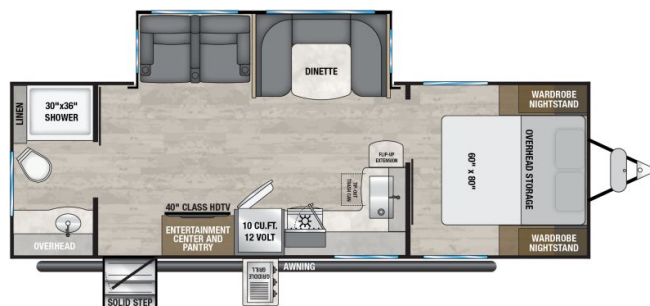

Originally \$85,650.00

\$263 Bi-Weekly

SPECIFICATIONS

Year	2025
Manufacturer	ALLIANCE
Brand	DELTA
Model	262RB
Type	Travel Trailer
Status	New
Stock #	22453
Financing Available	✘
Warranty Available	✘
Suspension	N/A
Leveling	N/A
Exterior Length	29.7 ft.
Dry Weight	6696 lbs.
Sleeping Capacity	4 person(s)
Interior Colour	Benchmark
Exterior Colour	White / Gray
Slideouts	1

Disclaimer: Product information, pricing and photos are as accurate as possible and are subject to change without notice.

SELLING FEATURES

Introducing the 2025 Delta 262RB, from Alliance. The Delta 262RB provides you with all of the comforts you need. This travel trailer sleeps up to 4 people. Inside the Delta 262RB, you will find a U-shaped bench dinette that converts to another sleeping space when required. Included with this Delt...