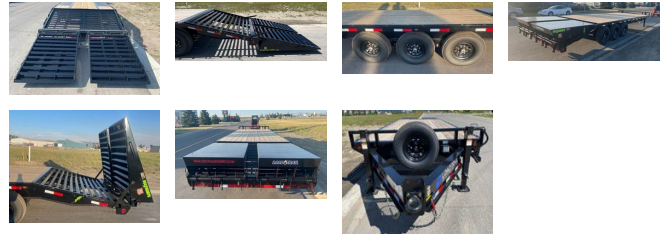

### 2024 LOAD TRAIL HEAVY DUTY DECKOVER(21,000LBS) PH24

#### SPECIFICATIONS

Year	2024
Manufacturer	LOAD TRAIL
Brand	HEAVY DUTY DECKOVER(21,000LBS)
Model	PH24
Type	Deckover Trailer
Status	New
Stock #	324055
Financing Available	✘
Warranty Available	✘
Location	High River
Exterior Length	24.0 ft. (288 inches)
GVWR	N/A lbs.
Exterior Width	8.50 ft. (102 inches)
Colour	Black

#### SELLING FEATURES

2024 DECKOVER/PINTLE HOOK 24FT TRI-AXLE(3-7000LB AXLES) W/5FT DOVETAIL AND MULTIPURPOSE RAMP SYSTEM (21000LBS GVW) 102"X 24FT W/ADDITIONAL OPTIONS:

- L.E.D. LIGHTS full LED package
- L.E.D. BACK UP LIGHTS - back up safely in dark
- BUILT IN CHARGING SYSTEM ON BREAKAWAY BATTERY, with test fu...