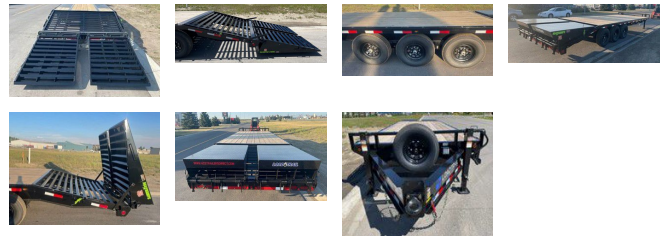

2024 LOAD TRAIL HEAVY DUTY DECKOVER(21,000LBS) PH24

SPECIFICATIONS

Year	2024
Manufacturer	LOAD TRAIL
Brand	HEAVY DUTY DECKOVER(21,000LBS)
Model	PH24
Type	Deckover Trailer
Status	New
Stock #	324055
Financing Available	✘
Warranty Available	✘
Location	High River
Exterior Length	24.0 ft. (288 inches)
GVWR	N/A lbs.
Exterior Width	8.50 ft. (102 inches)
Colour	Black

Disclaimer: Product information, pricing and photos are as accurate as possible and are subject to change without notice.

SELLING FEATURES

2024 DECKOVER/PINTLE HOOK 24FT TRI-AXLE(3-7000LB AXLES) W/5FT DOVETAIL AND MULTIPURPOSE RAMP SYSTEM (21000LBS GVW) 102"X 24FT W/ADDITIONAL OPTIONS: