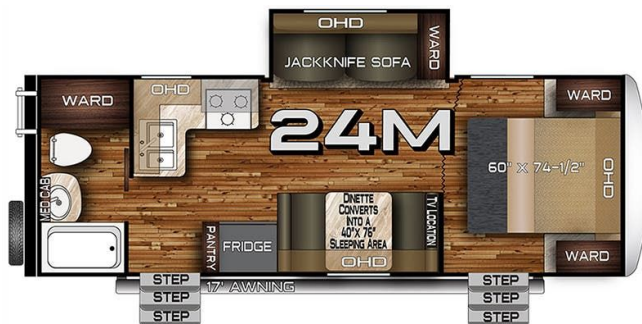

\$234 Bi-Weekly

2023 NORTHWOOD NASH 24M

SPECIFICATIONS

Year	2023
Manufacturer	NORTHWOOD
Brand	NASH
Model	24M
Type	Travel Trailer
Status	PreOwned
Stock #	22348
Financing Available	✘
Warranty Available	✘
Suspension	N/A
Leveling	N/A
Exterior Length	27.3 ft.
Dry Weight	2689 lbs.
Sleeping Capacity	6 person(s)
Interior Colour	Brown
Exterior Colour	Gray / White
Slideouts	1

Disclaimer: Product information, pricing and photos are as accurate as possible and are subject to change without notice.

SELLING FEATURES

Introducing the 2023 Nash 24M, from Northwood. The Nash 24M contains everything you will need to make traveling effortless and straightforward. This travel trailer sleeps up to 6 people. Inside the Nash 24M, you will find a four seat bench dinette that converts into a bed providing additional sle...

OPTIONS & EQUIPMENT

- FRONT POWER TONGUE JACK
- ROOF LADDER
- SPARE TIRE
- JACK-KNIFE SOFA
- FOUR SEAT BENCH DINETTE
- MICROWAVE
- OVEN
- 3-BURNER STOVE TOP
- POWER AWNING
- QUEEN BED

Powered by focusRV