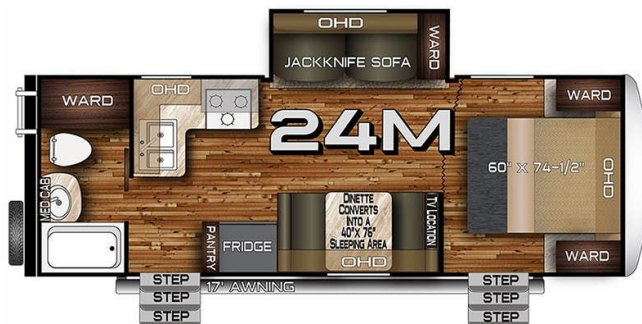

### SPECIFICATIONS

Year	2023
Manufacturer	NORTHWOOD
Brand	NASH
Model	24M
Type	Travel Trailer
Status	PreOwned
Stock #	22348
Financing Available	✘
Warranty Available	✘
Suspension	N/A
Leveling	N/A
Exterior Length	27.3 ft.
Dry Weight	2689 lbs.
Sleeping Capacity	6 person(s)
Interior Colour	Brown
Exterior Colour	Gray / White
Slideouts	1

### SELLING FEATURES

Introducing the 2023 Nash 24M, from Northwood. The Nash 24M contains everything you will need to make traveling effortless and straightforward. This travel trailer sleeps up to 6 people. Inside the Nash 24M, you will find a four seat bench dinette that converts into a bed providing additional sle...

### OPTIONS & EQUIPMENT

- FRONT POWER TONGUE JACK
- ROOF LADDER
- SPARE TIRE
- JACK-KNIFE SOFA
- FOUR SEAT BENCH DINETTE
- MICROWAVE
- OVEN
- 3-BURNER STOVE TOP
- POWER AWNING
- QUEEN BED

Powered by focusRV