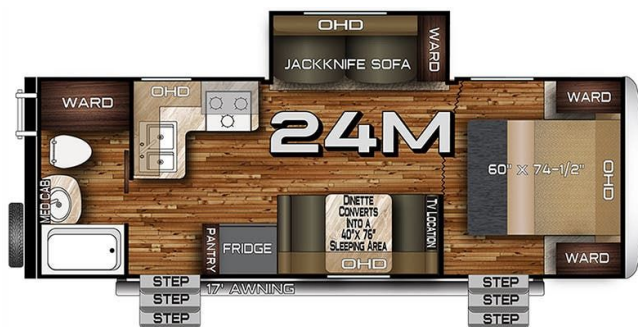

### SPECIFICATIONS

Year	2023
Manufacturer	NORTHWOOD
Brand	NASH
Model	24M
Type	Travel Trailer
Status	PreOwned
Stock #	22348
Financing Available	✘
Warranty Available	✘
Suspension	N/A
Leveling	N/A
Exterior Length	27.3 ft.
Dry Weight	2689 lbs.
Sleeping Capacity	6 person(s)
Interior Colour	Brown
Exterior Colour	Gray / White
Slideouts	1

### SELLING FEATURES

Introducing the 2023 Nash 24M, from Northwood. The Nash 24M contains everything you will need to make traveling effortless and straightforward. This travel trailer sleeps up to 6 people. Inside the Nash 24M, you will find a four seat bench dinette that converts into a bed providing additional sle...

### OPTIONS & EQUIPMENT

- FRONT POWER TONGUE JACK
- ROOF LADDER
- SPARE TIRE
- JACK-KNIFE SOFA
- FOUR SEAT BENCH DINETTE
- MICROWAVE
- OVEN
- 3-BURNER STOVE TOP
- POWER AWNING
- QUEEN BED

Powered by focusRV