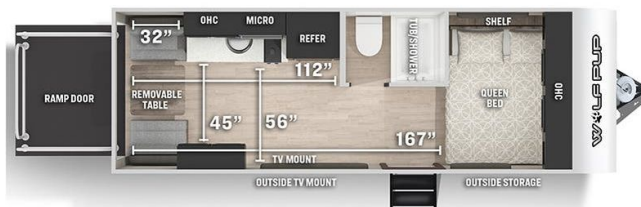

#### SPECIFICATIONS

Year	2022
Manufacturer	FOREST RIVER
Brand	WOLF PUP
Model	18RJB
Type	Toy Hauler
Status	PreOwned
Stock #	22431
Financing Available	✘
Warranty Available	✘
Suspension	N/A
Leveling	N/A
Exterior Length	22.9 ft.
Dry Weight	3604 lbs.
Sleeping Capacity	3 person(s)
Interior Colour	Gray
Exterior Colour	Gray
Slideouts	N/A