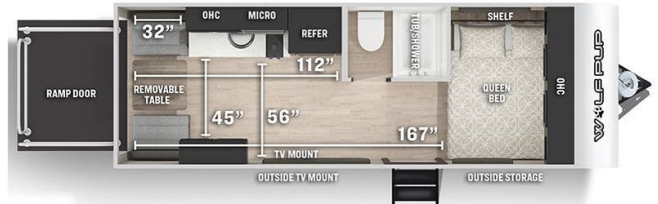

\$139 Bi-Weekly

2022 FOREST RIVER WOLF PUP 18RJB

SPECIFICATIONS

Year	2022
Manufacturer	FOREST RIVER
Brand	WOLF PUP
Model	18RJB
Type	Toy Hauler
Status	PreOwned
Stock #	22431
Financing Available	✘
Warranty Available	✘
Suspension	N/A
Leveling	N/A
Exterior Length	22.9 ft.
Dry Weight	3604 lbs.
Sleeping Capacity	3 person(s)
Interior Colour	Gray
Exterior Colour	Gray
Slideouts	N/A

Disclaimer: Product information, pricing and photos are as accurate as possible and are subject to change without notice.

SELLING FEATURES

Introducing the 2022 Wolf Pup 18RJB, from Forest River. The Wolf Pup 18RJB has space for your toys and all the gear that goes with them. This toy hauler travel trailer sleeps up to 3 people. Inside the Wolf Pup 18RJB, you will find a fold up bench dinette that converts into a bed providing addit...

OPTIONS & EQUIPMENT

- BENCH DINETTE
- FRONT MANUAL TONGUE JACK
- 2 BURNER COOKTOP
- MICROWAVE
- POWER AWNING
- QUEEN BED

Powered by focusRV