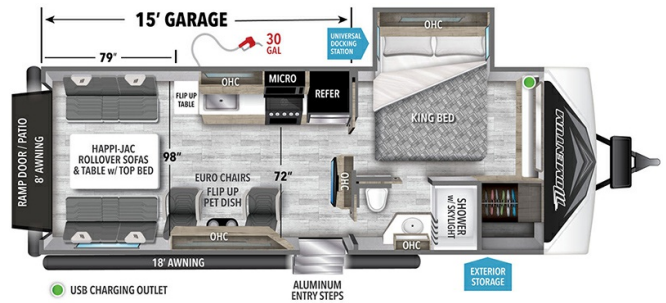

SPECIFICATIONS

Year	2024
Manufacturer	GRAND DESIGN
Brand	MOMENTUM G-CLASS
Model	23G
Type	Toy Hauler
Status	New
Stock #	12732
Financing Available	✓
Warranty Available	✓
Suspension	N/A
Leveling	N/A
Exterior Length	28.8 ft.
Dry Weight	7669 lbs.
Sleeping Capacity	6 person(s)
Interior Colour	N/A
Exterior Colour	Fiberglass
Slideouts	1

Disclaimer: Product information, pricing and photos are as accurate as possible and are subject to change without notice.

SELLING FEATURES

Specifications and Features:

- Length (ft): 28'10"
- Width (ft): 8'5"
- Height (ft): 12'4"
- GVWR (lbs): 13000
- Dry Weight (lbs): 7669
- Payload Capacity (lbs): 5331
- Hitch Weight (lbs): 1242
- Number Of Fresh Water Holding Tanks: 1
- Total Fresh Water Tank Capacity (gal): 90
- Number Of Gr...

OPTIONS & EQUIPMENT

- G-CLASS LUXURY INTERIOR PCKG (MANDATORY)
- G-CLASS EXTERIOR PCKG (MANDATORY)
- G-CLASS GARAGE/CARGO PCKG (MANDATORY)
- G-CLASS INSULATION PCKG (MANDATORY)
- HAPPI-JAC ELECTRIC BUNK SYSTEM W/FOLDING SOFAS (MANDATORY)
- A/C W/RACE TRACK DUCTING (MANDATORY)
- UNDER UNIT LED LIGHT KIT (MANDATORY)
- GOODYEAR TIRES (MANDATORY)
- 8 CUFT 12V REFER (MANDATORY)
- 4.5K WATT GENERATOR (21G/23G ONLY)
- REAR ALUMINUM DECK SYSTEM W/ REAR POWERAWNING
- GEN II SEASON DOOR W/ SLIDING WINDOWS
- SOLAR+ PKG (DUAL 220W PANELS, 2000W INVERTER, 50 AMP CONTROLLER, 2 DOCK PORTS, BLUETOOTH MODULE) 21G/23G ONLY
- SAFERIDE RV ROADSIDE ASSISTANCE
- RVIA SEAL
- FREIGHT