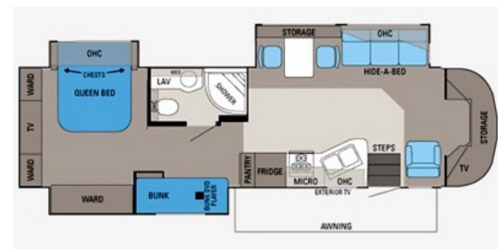

2011 JAYCO EMBARK 390TB

\$194,980.00

Originally \$217,895.00

\$1,443 Bi-Weekly

SPECIFICATIONS

Year	2011
Manufacturer	JAYCO
Brand	EMBARK
Model	390TB
Type	Motorhome
Class	C
Fuel Type	Diesel
Status	PreOwned
Stock #	47106B
Odometer	104993 kms.
VIN	1FVACXBS3BDBB0882
Chassis	Freightliner Business Class M2
Engine	350HP I6 Diesel Pusher
Transmission	AUTO
Suspension	N/A
Leveling	N/A
Exterior Length	39.0 ft.
Dry Weight	33000 lbs.
Sleeping Capacity	8 person(s)
Interior Colour	N/A
Exterior Colour	Fiberglass
Slideouts	3

Disclaimer: Product information, pricing and photos are as accurate as possible and are subject to change without notice.

SELLING FEATURES

Specifications and Features:

- Chassis Brand: Freightliner
- Engine Type: I6 Diesel Pusher
- Chassis Model: Business Class M2
- Cylinders: 6
- Horsepower (bhp): 350
- Torque (Ft Lbs): 1000
- Fuel Type: Diesel
- Transmission Brand: Allison
- Transmission Type: Automatic
- Number Of Speeds: 6
- ...