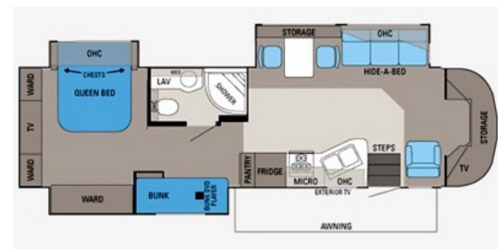

**2011 JAYCO EMBARK 390TB**

**\$194,980.00**

Originally \$217,895.00

**\$1,573 Bi-Weekly**

**SPECIFICATIONS**

Year	2011
Manufacturer	JAYCO
Brand	EMBARK
Model	390TB
Type	Motorhome
Class	C
Fuel Type	Diesel
Status	PreOwned
Stock #	47106B
Odometer	104993 kms.
VIN	1FVACXBS3BDBB0882
Chassis	Freightliner Business Class M2
Engine	350HP I6 Diesel Pusher
Transmission	AUTO
Suspension	N/A
Leveling	N/A
Exterior Length	39.0 ft.
Dry Weight	33000 lbs.
Sleeping Capacity	8 person(s)
Interior Colour	N/A
Exterior Colour	Fiberglass
Slideouts	3

**Disclaimer:** Product information, pricing and photos are as accurate as possible and are subject to change without notice.

**SELLING FEATURES**

Specifications and Features:

- Chassis Brand: Freightliner
- Engine Type: I6 Diesel Pusher
- Chassis Model: Business Class M2
- Cylinders: 6
- Horsepower (bhp): 350
- Torque (Ft Lbs): 1000
- Fuel Type: Diesel
- Transmission Brand: Allison
- Transmission Type: Automatic
- Number Of Speeds: 6
- ...