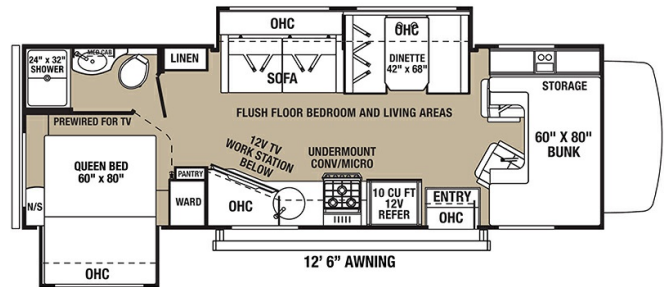

WOODY'S RV WORLD RED DEER

webleads@woodysrvreddeer.dsmessage.com 1-800-267-8253

71 Burnt Park Drive, Red Deer, AB T4P 0J7

Local 1-403-346-1130 | Fax 1-403-341-4380 | <https://www.woodysrv.com/>

2022 FOREST RIVER SOLERA 27DSE

MSRP $139,980.00

$489 Bi-Weekly

$10,000 down @ 7.99% APR for 60/216 months ($45,000 C.O.B.) O.A.C.

Woody's Price $124,980.00

SPECIFICATIONS

Year	2022
Manufacturer	FOREST RIVER
Brand	SOLERA
Model	27DSE
Type	Motorhome
Class	C
Fuel Type	Gas
Status	PreOwned
Stock #	47543A
Financing Available	✓
Warranty Available	For Purchase
Odometer	3081 kms.
VIN	1FDXE4FN9NDC40699
Chassis	Ford E450
Engine	350HP V8
Transmission	AUTO
Suspension	N/A
Leveling	N/A
Exterior Length	29.3 ft.
Dry Weight	11443 lbs.
Sleeping Capacity	8 person(s)
Interior Colour	N/A
Exterior Colour	Fiberglass
Slideouts	2

Disclaimer: Product information, pricing and photos are as accurate as possible and are subject to change without notice.

SELLING FEATURES

Specifications and Features:

- Chassis Brand: Ford
- Engine Type: V8
- Chassis Model: E450
- Cylinders: 8
- Horsepower (bhp): 350
- Torque (Ft Lbs): 468
- Fuel Type: Gas
- Transmission Brand: TorqShift
- Transmission Type: Automatic
- Number Of Speeds: 6
- Driveline Type: 4X2
- Length (ft): 2...

Powered by focusRV