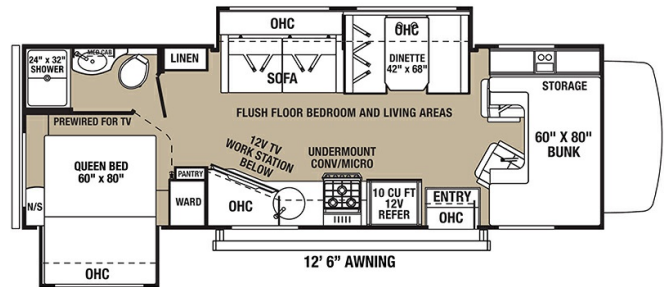

MSRP \$139,980.00

\$489 Bi-Weekly

\$10,000 down @ 7.99% APR for 60/216 months (\$45,000 C.O.B.) O.A.C.

Woody's Price \$124,980.00

SPECIFICATIONS

Year	2022
Manufacturer	FOREST RIVER
Brand	SOLERA
Model	27DSE
Type	Motorhome
Class	C
Fuel Type	Gas
Status	PreOwned
Stock #	47543A
Financing Available	✓
Warranty Available	For Purchase
Odometer	3081 kms.
VIN	1FDXE4FN9NDC40699
Chassis	Ford E450
Engine	350HP V8
Transmission	AUTO
Suspension	N/A
Leveling	N/A
Exterior Length	29.3 ft.
Dry Weight	11443 lbs.
Sleeping Capacity	8 person(s)
Interior Colour	N/A
Exterior Colour	Fiberglass
Slideouts	2