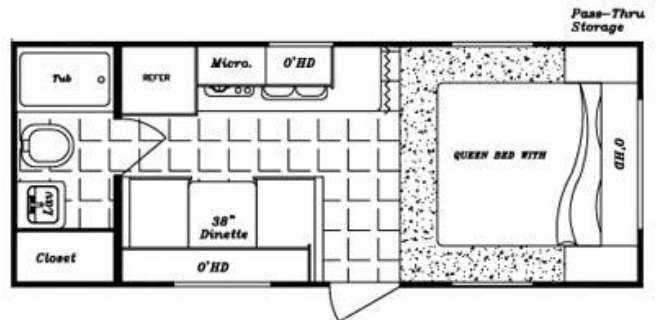

**SPECIFICATIONS**

Year	2009
Manufacturer	TRAIL MASTER
Brand	TRAIL MASTER
Model	220
Type	Travel Trailer
Status	PreOwned
Stock #	2005
Financing Available	✓
Warranty Available	✓
Suspension	N/A
Leveling	N/A
Exterior Length	22.6 ft.
Dry Weight	3770 lbs.
Sleeping Capacity	4 person(s)
Interior Colour	N/A
Exterior Colour	N/A
Slideouts	N/A

Disclaimer: Product information, pricing and photos are as accurate as possible and are subject to change without notice.

**OPTIONS & EQUIPMENT**

Fridge with 2 doors

1 Air Conditioning Unit(s) (Roof) - Size: 13500