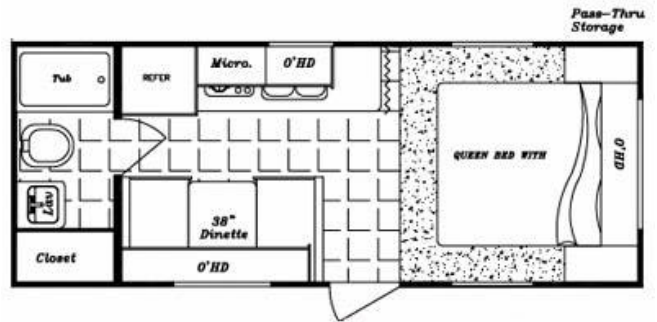

Year	2009
Manufacturer	TRAIL MASTER
Brand	TRAIL MASTER
Model	220
Type	Travel Trailer
Status	PreOwned
Stock #	2005
Financing Available	✓
Warranty Available	✓
Suspension	N/A
Leveling	N/A
Exterior Length	22.6 ft.
Dry Weight	3770 lbs.
Sleeping Capacity	4 person(s)
Interior Colour	N/A
Exterior Colour	N/A
Slideouts	N/A

Disclaimer: Product information, pricing and photos are as accurate as possible and are subject to change without notice.

OPTIONS & EQUIPMENT

Fridge with 2 doors

1 Air Conditioning Unit(s) (Roof) - Size: 13500