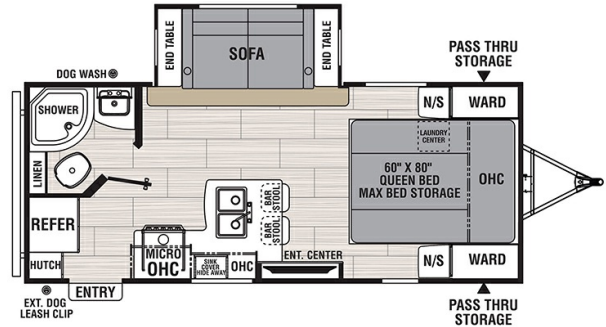

### SPECIFICATIONS

Year	2024
Manufacturer	COACHMEN
Brand	NORTHERN SPIRIT
Model	1943RB
Type	Travel Trailer
Status	New
Stock #	5062
Financing Available	✓
Warranty Available	✓
Suspension	N/A
Leveling	N/A
Exterior Length	24.0 ft.
Dry Weight	4926 lbs.
Sleeping Capacity	4 person(s)
Interior Colour	N/A
Exterior Colour	Fiberglass
Slideouts	1

### SELLING FEATURES

Specifications and Features:

- Length (ft): 24'0"
- Width (ft): 8'0"
- Height (ft): 11'1"
- GVWR (lbs): 6500
- Dry Weight (lbs): 4926
- Payload Capacity (lbs): 1574
- Hitch Weight (lbs): 520
- Number Of Fresh Water Holding Tanks: 1
- Total Fresh Water Tank Capacity (gal): 49
- Number Of Gray ...