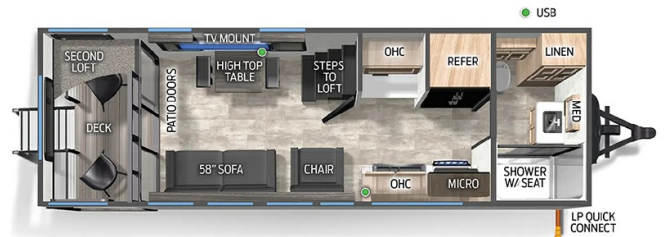

WOODY'S RV WORLD ABBOTSFORD

webleads@woodysrvworldabbotsford.dsmessage.com 1-844-854-1288

31708 Marshall Road, Abbotsford, BC V2T 6B1

Local 1-604-854-1288 | Fax 1-604-854-1406 | https://www.woodysrv.com/

2025 FOREST RIVER TIMBERWOLF PARK MODEL 16ML

MSRP $83,980.00

$254 Bi-Weekly

$0 down @ 7.99% APR for 60/240 months

($24,828 C.O.B.) O.A.C.

Woody's Price $58,888.00

SPECIFICATIONS

Year	2025
Manufacturer	FOREST RIVER
Brand	TIMBERWOLF PARK MODEL
Model	16ML
Type	Park Model
Status	New
Stock #	49500
Financing Available	✓
Warranty Available	Manufacturer
Suspension	N/A
Leveling	N/A
Exterior Length	29.8 ft.
Dry Weight	N/A lbs.
Sleeping Capacity	4 person(s)
Interior Colour	N/A
Exterior Colour	Aluminum
Slideouts	N/A

Disclaimer: Product information, pricing and photos are as accurate as possible and are subject to change without notice.

SELLING FEATURES

Specifications and Features:

- Length (ft): 29'10"
- Height (ft): 13'4"
- Interior Height (ft): 8'0"
- Number Of Fresh Water Holding Tanks: 1
- Number Of Gray Water Holding Tanks: 1
- Number Of Black Water Holding Tanks: 1
- Number Of Propane Tanks: 2
- Total Propane Tank Capacity (gal): 9.4

...

OPTIONS & EQUIPMENT

- DENALI DECOR
- LIMITED PACKAGE
- PLATINUM EXPO PROGRAM PROMOTION
- LIMITED PACKAGE DISCOUNT
- Z240 CANADIAN STANDARDS
- MVSA SEAL
- RVIA SEAL
- DEALER PICKUP

Powered by focusRV