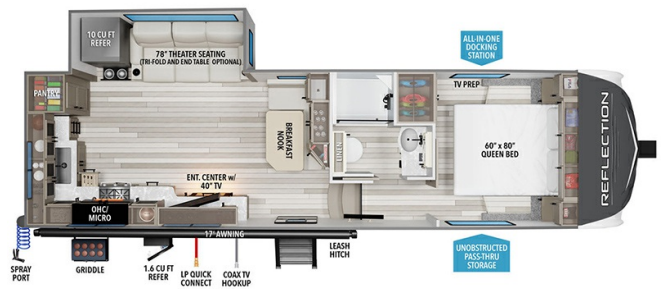

MSRP \$97,980.00

\$324 Bi-Weekly

\$0 down @ 7.99% APR for 60/240 months

(\$31,613 C.O.B.) O.A.C.

Woody's Price \$79,980.00

SPECIFICATIONS

Year	2025
Manufacturer	GRAND DESIGN
Brand	REFLECTION 150
Model	270BN
Type	Fifth Wheel
Status	New
Stock #	49499
Financing Available	✓
Warranty Available	Manufacturer
Suspension	N/A
Leveling	N/A
Exterior Length	29.9 ft.
Dry Weight	8050 lbs.
Sleeping Capacity	4 person(s)
Interior Colour	RIVER ROCK
Exterior Colour	Fiberglass
Slideouts	1

Disclaimer: Product information, pricing and photos are as accurate as possible and are subject to change without notice.

SELLING FEATURES

Specifications and Features:

- Length (ft): 29'11"
- Width (ft): 8'0"
- Height (ft): 12'0"
- GVWR (lbs): 9995
- Dry Weight (lbs): 8050
- Payload Capacity (lbs): 1945
- Hitch Weight (lbs): 1200
- Number Of Fresh Water Holding Tanks: 1
- Total Fresh Water Tank Capacity (gal): 55
- Number Of Gra...