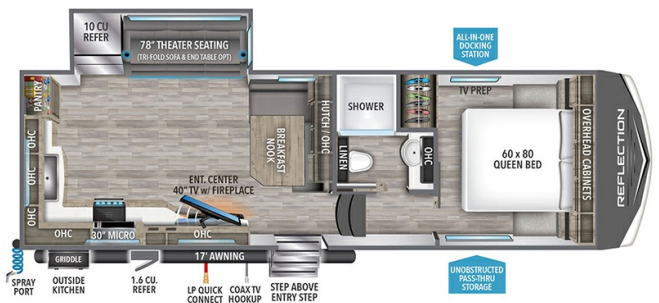

MSRP \$93,980.00

\$324 Bi-Weekly

\$0 down @ 7.99% APR for 60/240 months

(\$31,613 C.O.B.) O.A.C.

Woody's Price \$79,980.00

SPECIFICATIONS

Year	2025
Manufacturer	GRAND DESIGN
Brand	REFLECTION 150
Model	270BN
Type	Fifth Wheel
Status	New
Stock #	49499
Financing Available	✓
Warranty Available	Manufacturer
Suspension	N/A
Leveling	N/A
Exterior Length	30.9 ft.
Dry Weight	7876 lbs.
Sleeping Capacity	4 person(s)
Interior Colour	RIVER ROCK
Exterior Colour	Fiberglass
Slideouts	1

Disclaimer: Product information, pricing and photos are as accurate as possible and are subject to change without notice.

SELLING FEATURES

Specifications and Features:

- Length (ft): 30'11"
- Width (ft): 8'0"
- Height (ft): 12'0"
- GVWR (lbs): 9995
- Dry Weight (lbs): 7876
- Payload Capacity (lbs): 2119
- Hitch Weight (lbs): 1166
- Number Of Fresh Water Holding Tanks: 1
- Total Fresh Water Tank Capacity (gal): 55
- Number Of Gra...