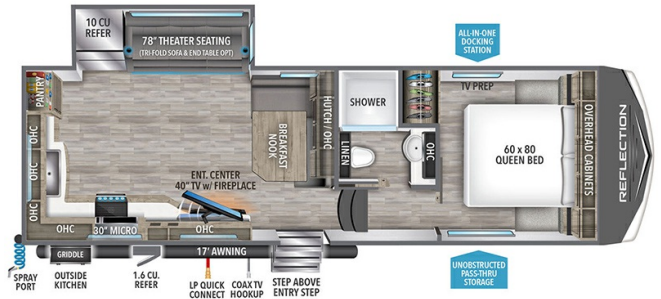

### SPECIFICATIONS

Year	2025
Manufacturer	GRAND DESIGN
Brand	REFLECTION 150
Model	270BN
Type	Fifth Wheel
Status	New
Stock #	49499
Financing Available	✓
Warranty Available	Manufacturer
Suspension	N/A
Leveling	N/A
Exterior Length	30.9 ft.
Dry Weight	7876 lbs.
Sleeping Capacity	4 person(s)
Interior Colour	RIVER ROCK
Exterior Colour	Fiberglass
Slideouts	1

### SELLING FEATURES

Specifications and Features:

- Length (ft): 30'11"
- Width (ft): 8'0"
- Height (ft): 12'0"
- GVWR (lbs): 9995
- Dry Weight (lbs): 7876
- Payload Capacity (lbs): 2119
- Hitch Weight (lbs): 1166
- Number Of Fresh Water Holding Tanks: 1
- Total Fresh Water Tank Capacity (gal): 55
- Number Of Gra...